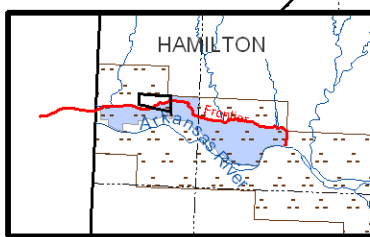

Ditch Service Areas

Legend			
	Amazon		Great Eastern-Amazon
	Farmers		Great Eastern-Farmers
	Frontier		South Side
	Garden City		IGUCA
	Garden City-Farmers		Ditches
	Great Eastern		Streams

Kansas Department of Agriculture
 Division of Water Resources
 Technical Services Section
 K. Emmons
 October 25, 2001