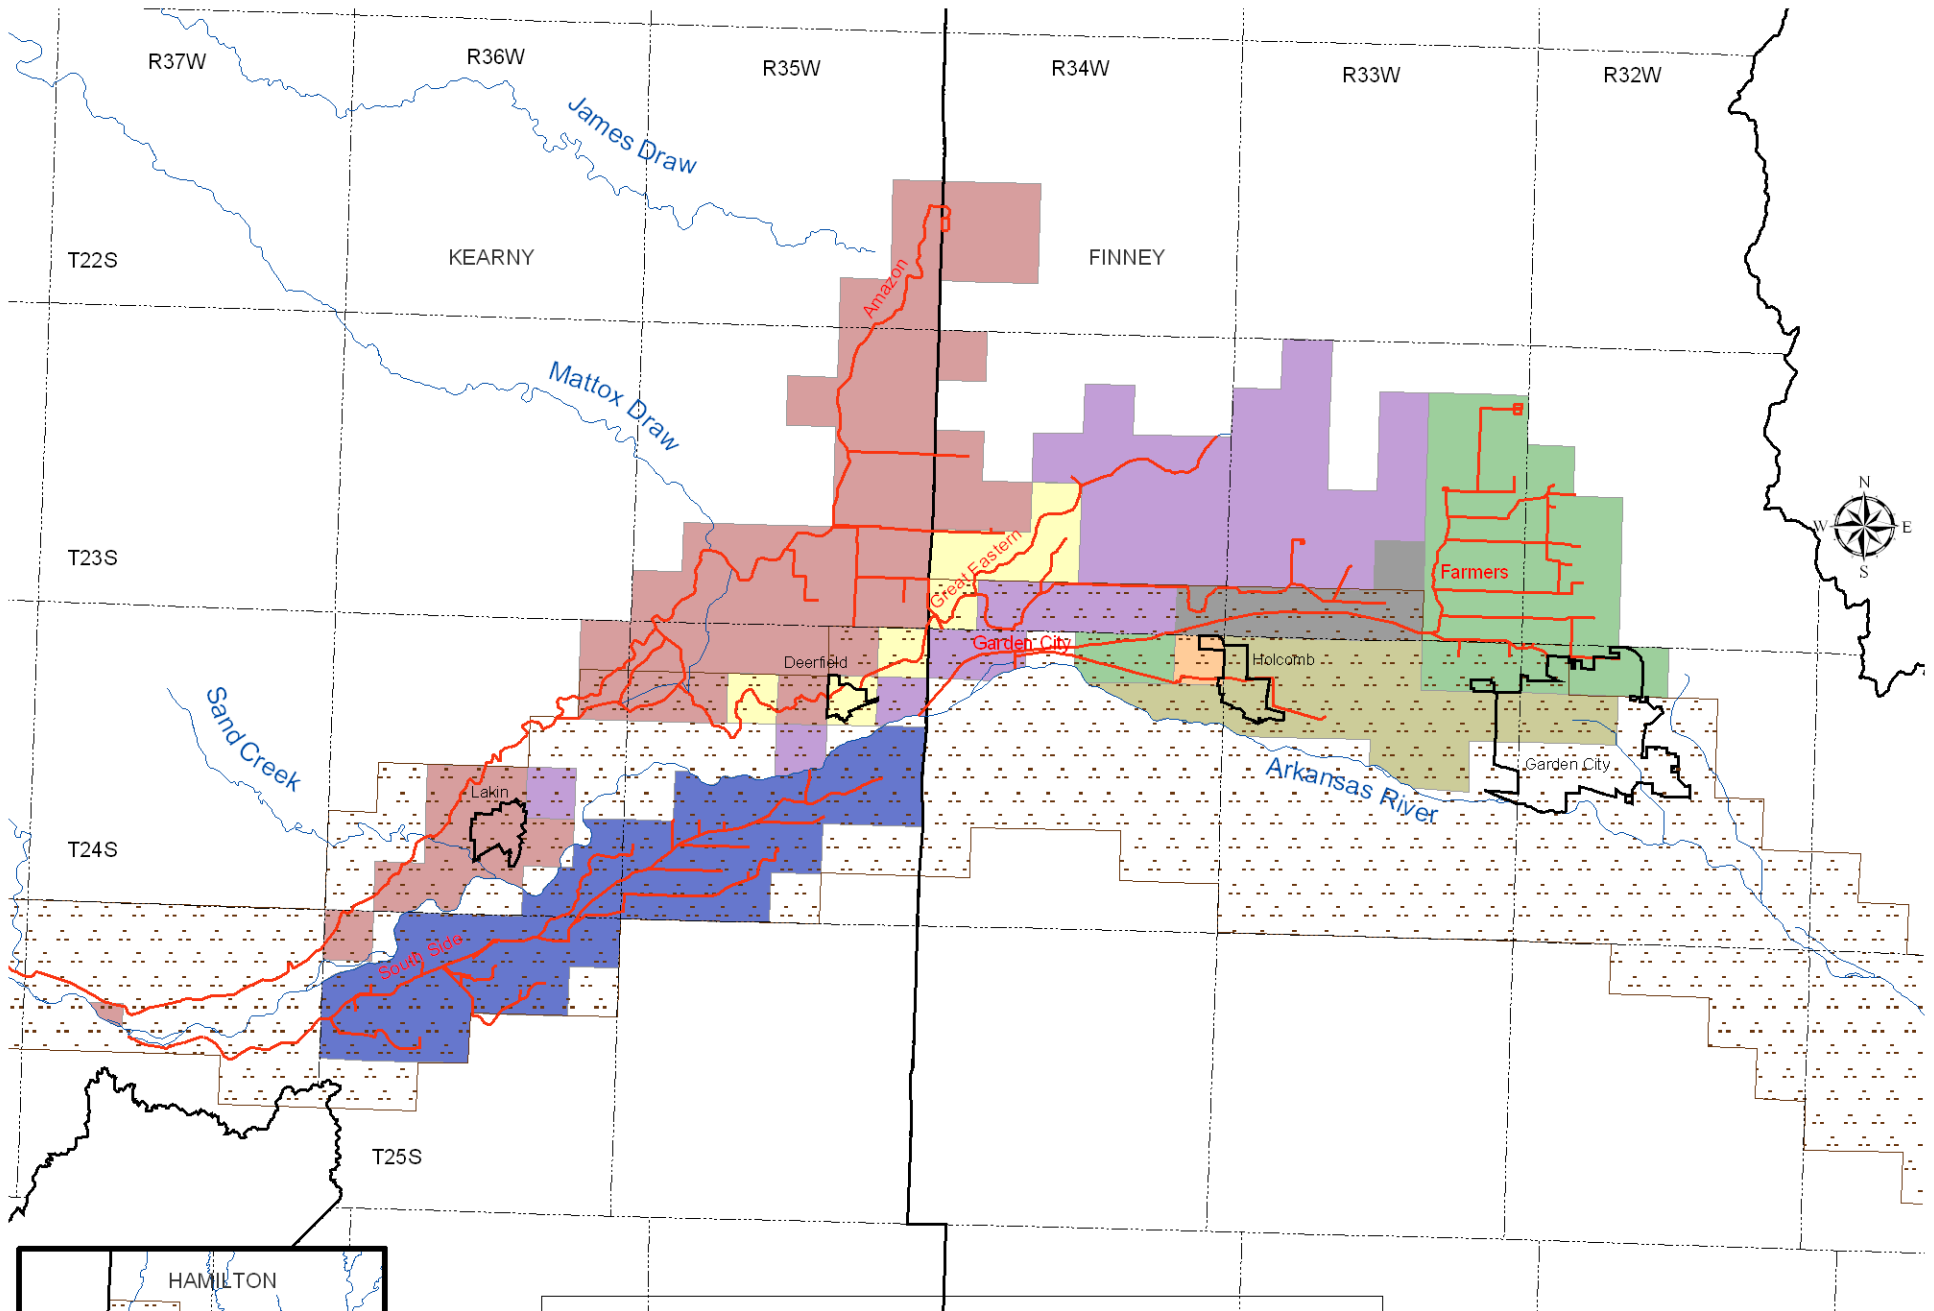

Ditch Service Areas

Legend			
	Amazon		Great Eastern-Amazon
	Farmers		Great Eastern-Farmers
	Frontier		South Side
	Garden City		IGUCA
	Garden City-Farmers		Ditches
	Great Eastern		Streams

Kansas Department of Agriculture
 Division of Water Resources
 Technical Services Section
 K. Emmons
 October 25, 2001