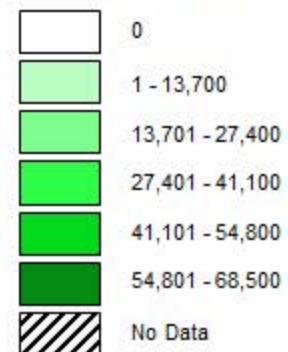

2020 Noxious Weed Summary
Bur Ragweed

2020 Noxious Weed Summary
Canada Thistle

2020 Noxious Weed Summary
Field Bindweed

2020 Noxious Weed Summary
Hoary Cress

2020 Noxious Weed Summary
Johnsongrass

2020 Noxious Weed Summary
Kudzu

2020 Noxious Weed Summary
Leafy Spurge

2020 Noxious Weed Summary
Musk Thistle

2020 Noxious Weed Summary
Pignut

2020 Noxious Weed Summary
Quackgrass

2020 Noxious Weed Summary
Russian Knapweed

2020 Noxious Weed Summary
Sericea Lespedeza