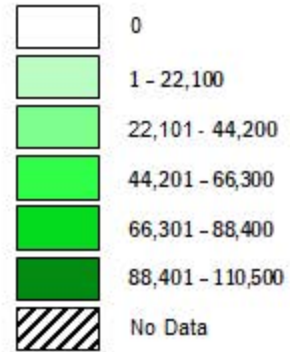

2020 Noxious Weed Summary
Bur Ragweed

2020 Noxious Weed Summary
Canada Thistle

2020 Noxious Weed Summary
Field Bindweed

2020 Noxious Weed Summary
Hoary Cress

2020 Noxious Weed Summary
Johnsongrass

2020 Noxious Weed Summary
Kudzu

2020 Noxious Weed Summary
Leafy Spurge

2020 Noxious Weed Summary
Musk Thistle

2020 Noxious Weed Summary
Pignut

2020 Noxious Weed Summary
Quackgrass

2020 Noxious Weed Summary
Russian Knapweed

2020 Noxious Weed Summary
Sericea Lespedeza