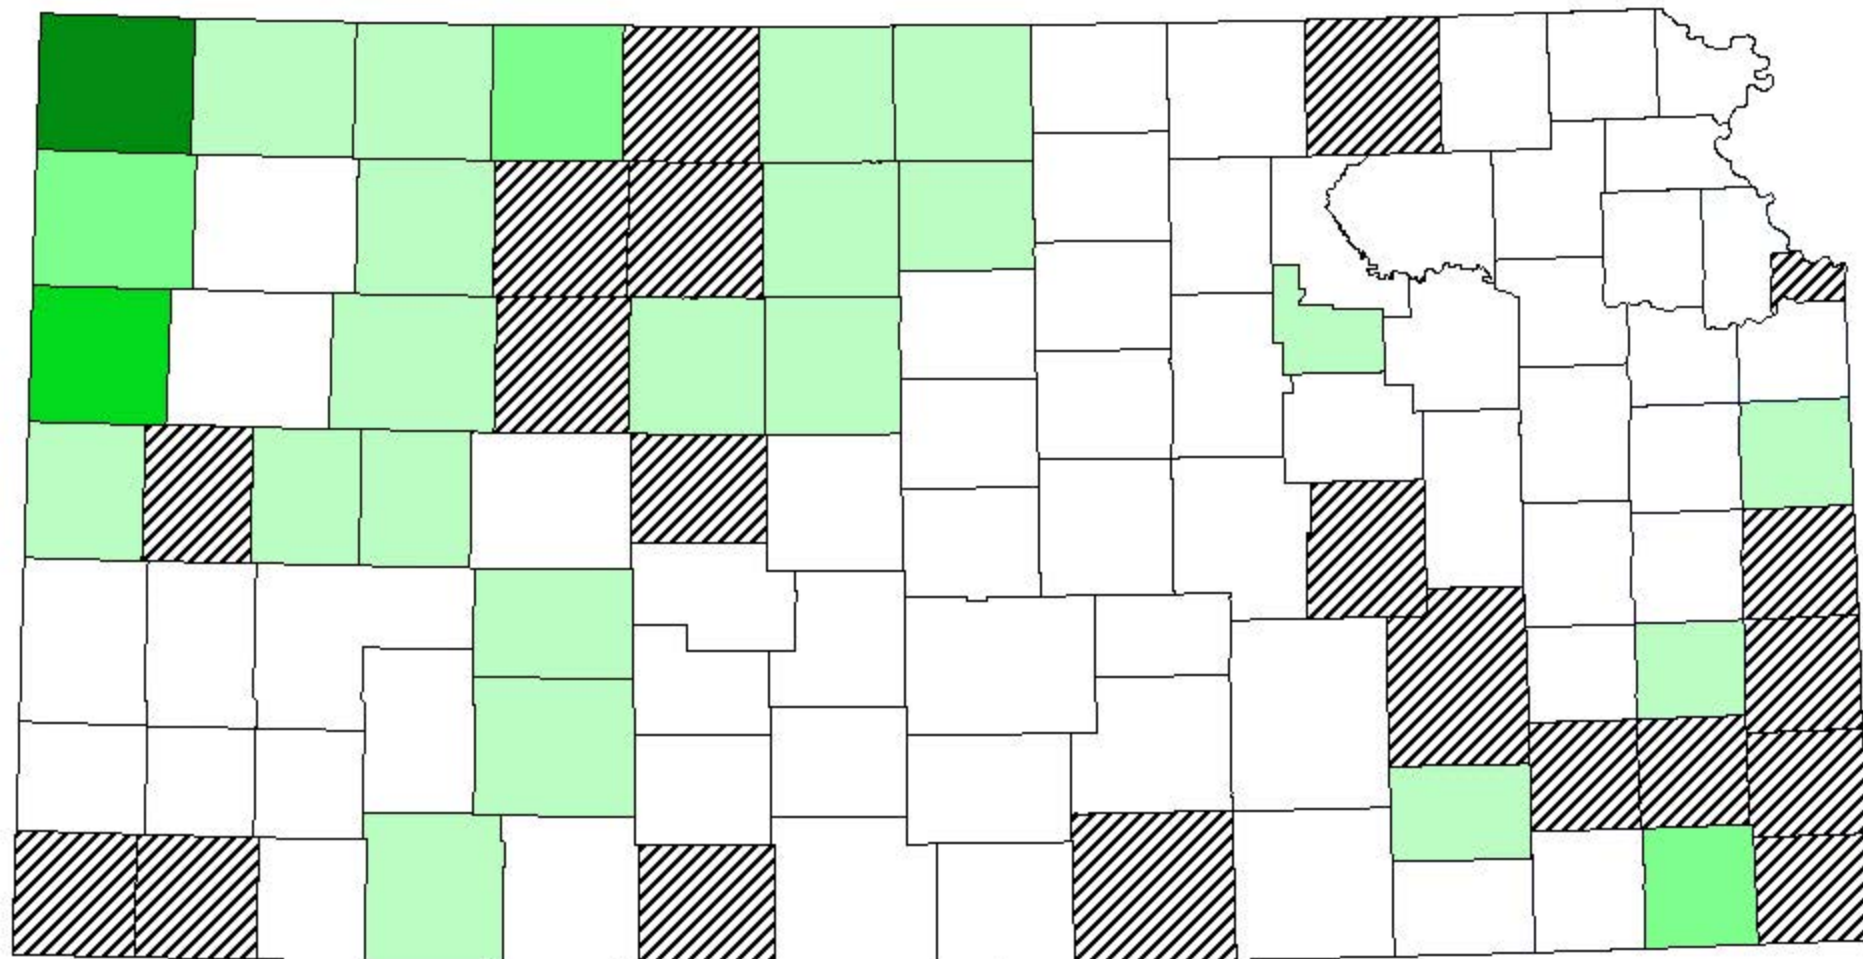

2020 Noxious Weed Summary
Bur Ragweed

2020 Noxious Weed Summary
Canada Thistle

2020 Noxious Weed Summary
Field Bindweed

2020 Noxious Weed Summary
Hoary Cress

2020 Noxious Weed Summary
Johnsongrass

2020 Noxious Weed Summary
Kudzu

2020 Noxious Weed Summary
Leafy Spurge

2020 Noxious Weed Summary
Musk Thistle

2020 Noxious Weed Summary
Pignut

2020 Noxious Weed Summary
Quackgrass

2020 Noxious Weed Summary
Russian Knapweed

2020 Noxious Weed Summary
Sericea Lespedeza