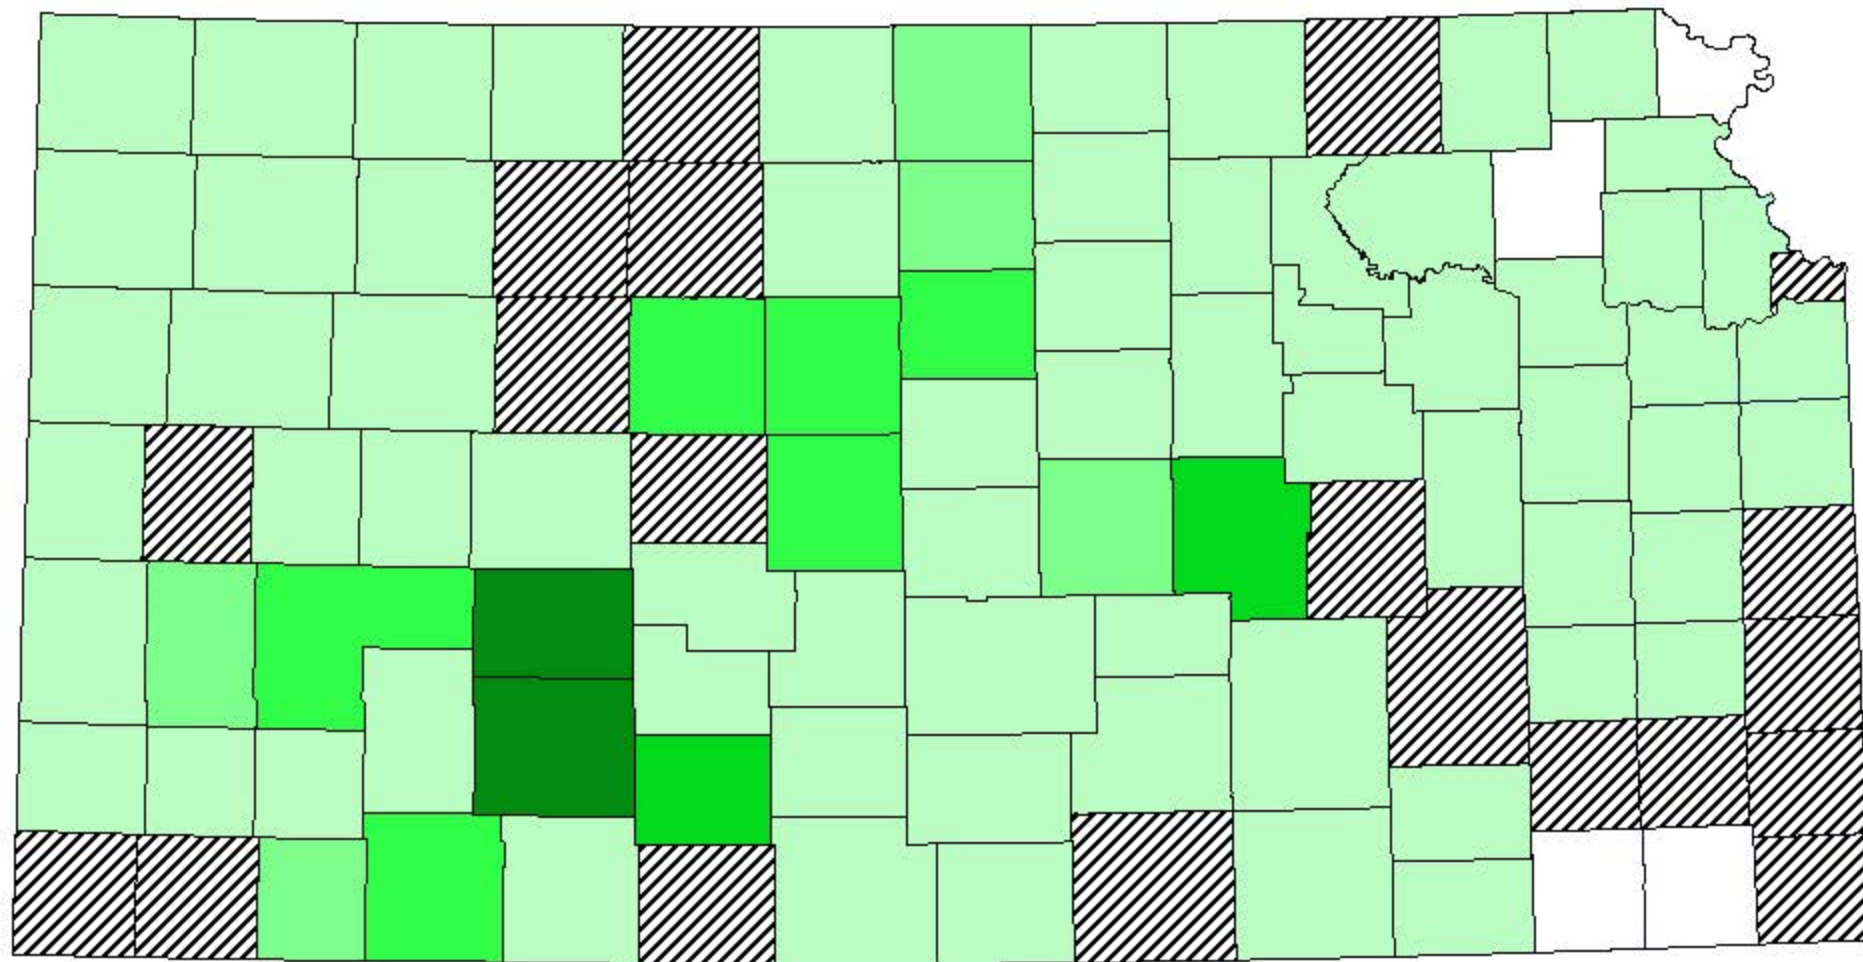

2020 Noxious Weed Summary
Bur Ragweed

2020 Noxious Weed Summary
Canada Thistle

2020 Noxious Weed Summary
Field Bindweed

2020 Noxious Weed Summary
Hoary Cress

2020 Noxious Weed Summary
Johnsongrass

2020 Noxious Weed Summary
Kudzu

2020 Noxious Weed Summary
Leafy Spurge

2020 Noxious Weed Summary
Musk Thistle

2020 Noxious Weed Summary
Pignut

2020 Noxious Weed Summary
Quackgrass

2020 Noxious Weed Summary
Russian Knapweed

2020 Noxious Weed Summary
Sericea Lespedeza