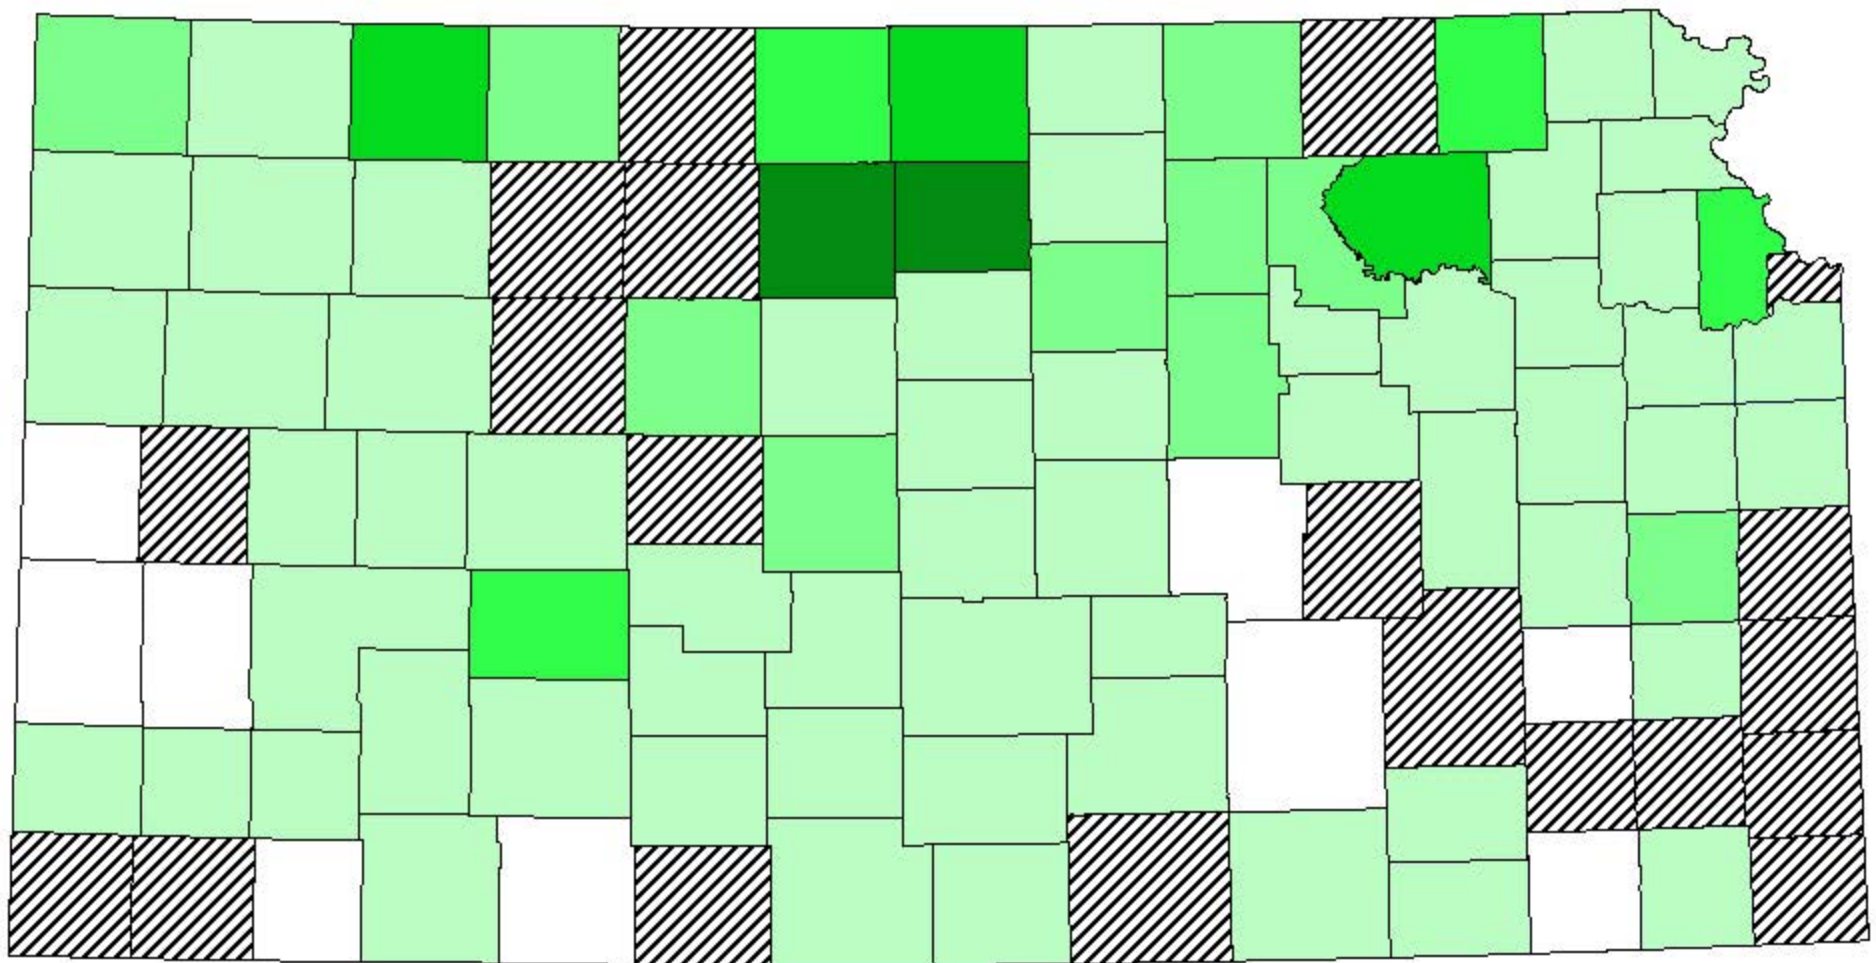

2020 Noxious Weed Summary
Bur Ragweed

2020 Noxious Weed Summary
Canada Thistle

2020 Noxious Weed Summary
Field Bindweed

2020 Noxious Weed Summary
Hoary Cress

2020 Noxious Weed Summary
Johnsongrass

2020 Noxious Weed Summary
Kudzu

2020 Noxious Weed Summary
Leafy Spurge

2020 Noxious Weed Summary
Musk Thistle

2020 Noxious Weed Summary
Pignut

2020 Noxious Weed Summary
Quackgrass

2020 Noxious Weed Summary
Russian Knapweed

2020 Noxious Weed Summary
Sericea Lespedeza