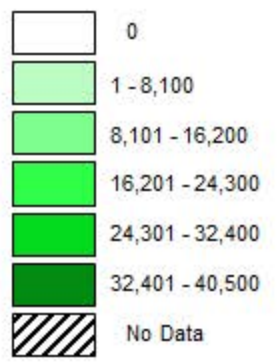

2020 Noxious Weed Summary
Bur Ragweed

2020 Noxious Weed Summary
Canada Thistle

2020 Noxious Weed Summary
Field Bindweed

2020 Noxious Weed Summary
Hoary Cress

2020 Noxious Weed Summary
Johnsongrass

2020 Noxious Weed Summary
Kudzu

2020 Noxious Weed Summary
Leafy Spurge

2020 Noxious Weed Summary
Musk Thistle

2020 Noxious Weed Summary
Pignut

2020 Noxious Weed Summary
Quackgrass

2020 Noxious Weed Summary
Russian Knapweed

2020 Noxious Weed Summary
Sericea Lespedeza