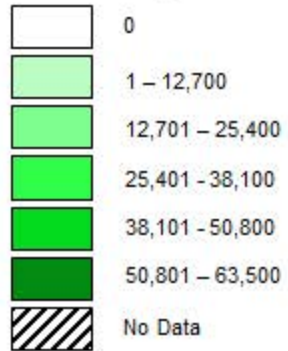

2020 Noxious Weed Summary
Bur Ragweed

2020 Noxious Weed Summary
Canada Thistle

2020 Noxious Weed Summary
Field Bindweed

2020 Noxious Weed Summary
Hoary Cress

2020 Noxious Weed Summary
Johnsongrass

2020 Noxious Weed Summary
Kudzu