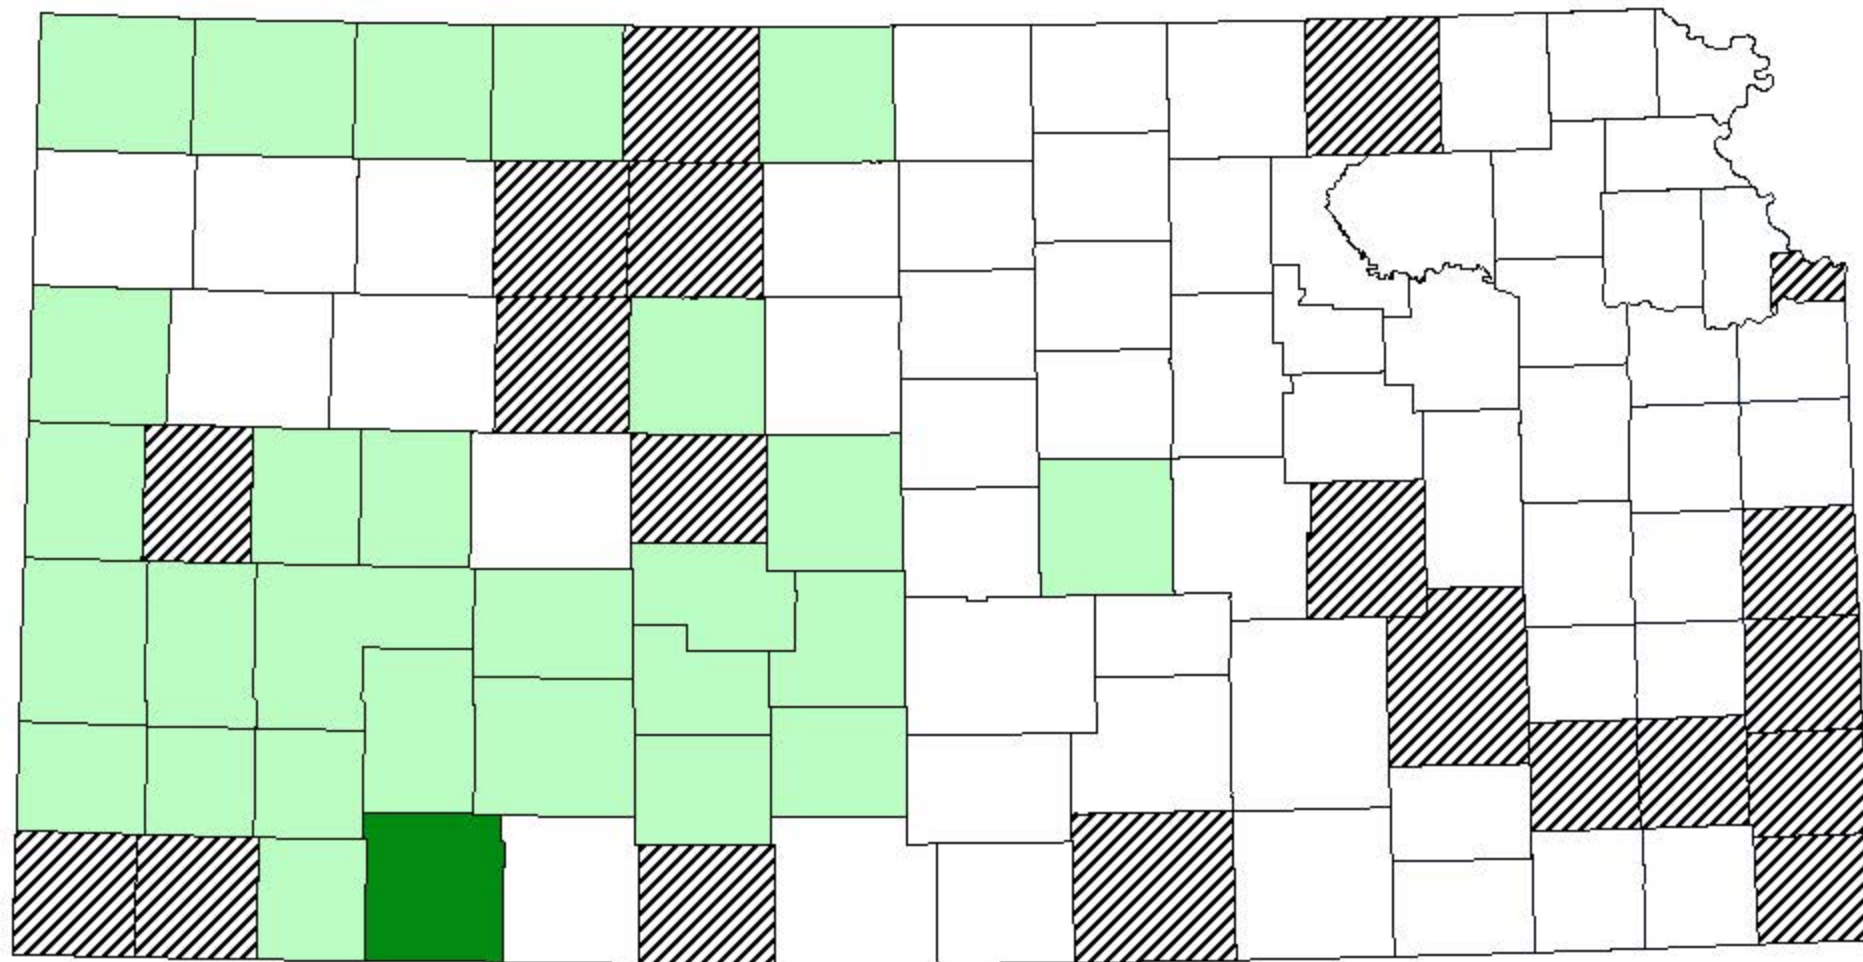

2020 Noxious Weed Summary
Bur Ragweed

2020 Noxious Weed Summary
Canada Thistle

2020 Noxious Weed Summary
Field Bindweed

2020 Noxious Weed Summary
Hoary Cress

2020 Noxious Weed Summary
Johnsongrass

2020 Noxious Weed Summary
Kudzu

2020 Noxious Weed Summary
Leafy Spurge

2020 Noxious Weed Summary
Musk Thistle

2020 Noxious Weed Summary
Pignut

2020 Noxious Weed Summary
Quackgrass

2020 Noxious Weed Summary
Russian Knapweed

2020 Noxious Weed Summary
Sericea Lespedeza