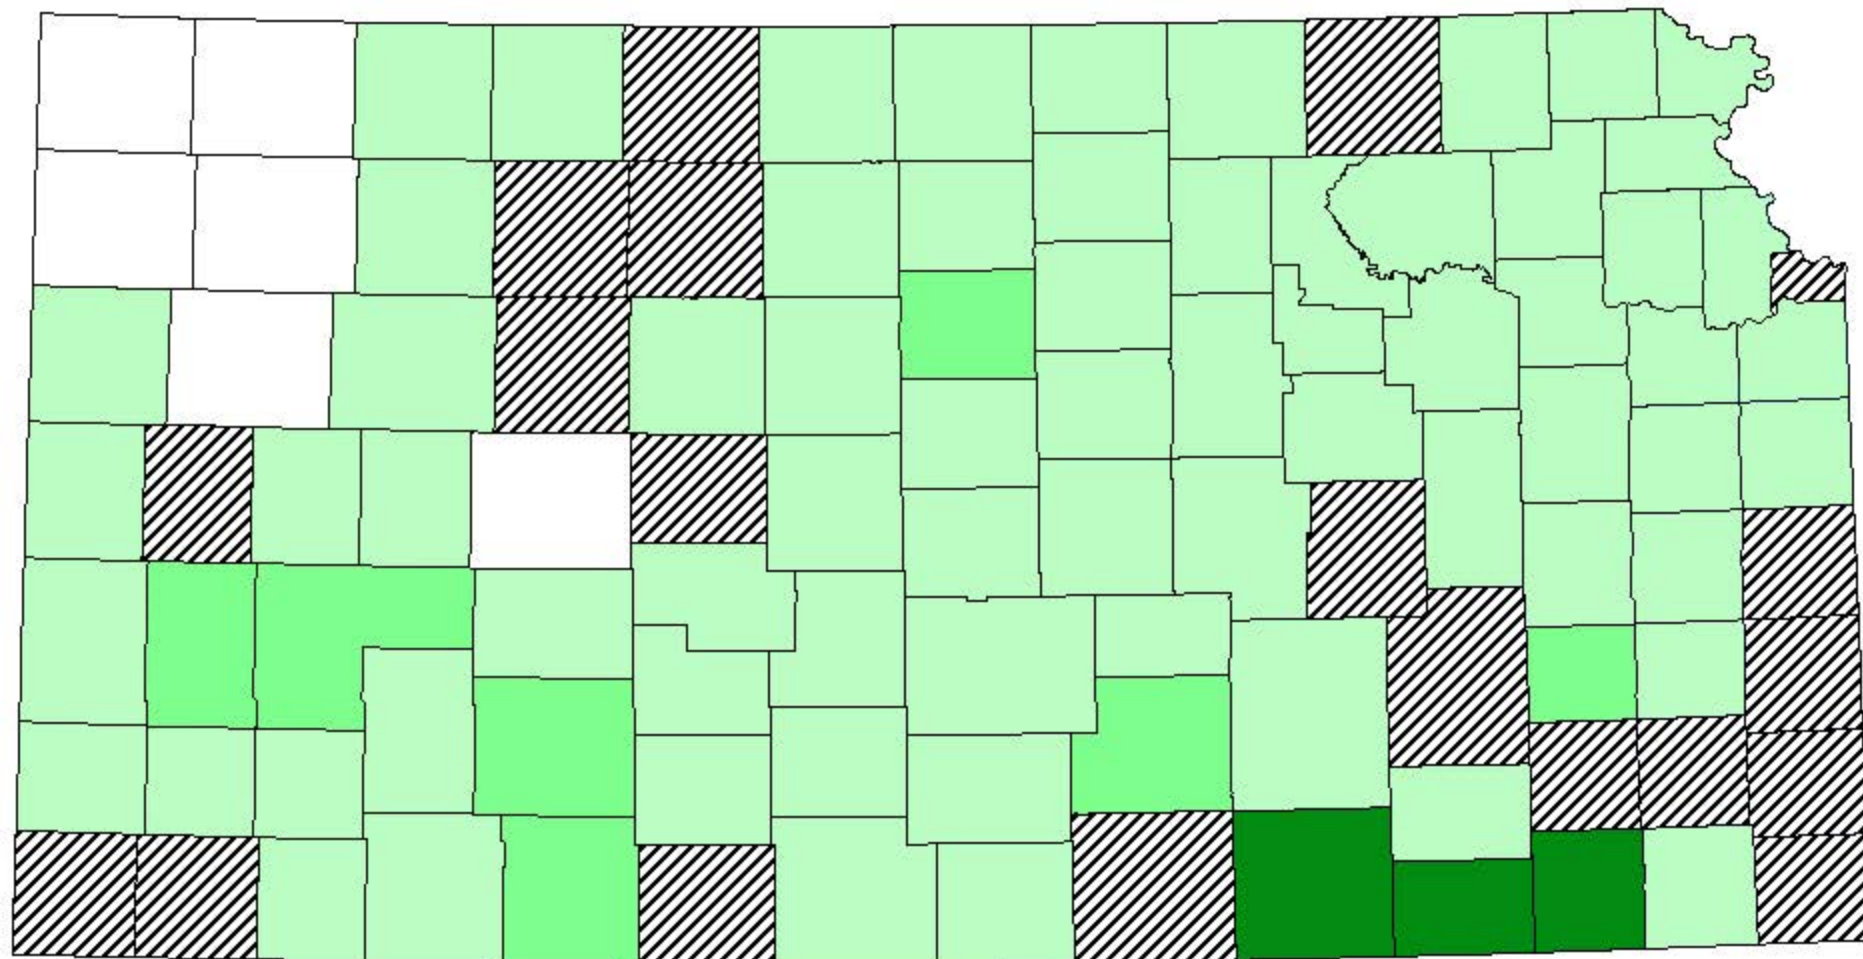

2020 Noxious Weed Summary
Bur Ragweed

2020 Noxious Weed Summary
Canada Thistle

2020 Noxious Weed Summary
Field Bindweed

2020 Noxious Weed Summary
Hoary Cress

2020 Noxious Weed Summary
Johnsongrass

2020 Noxious Weed Summary
Kudzu

2020 Noxious Weed Summary
Leafy Spurge

2020 Noxious Weed Summary
Musk Thistle

2020 Noxious Weed Summary
Pignut

2020 Noxious Weed Summary
Quackgrass

2020 Noxious Weed Summary
Russian Knapweed

2020 Noxious Weed Summary
Sericea Lespedeza