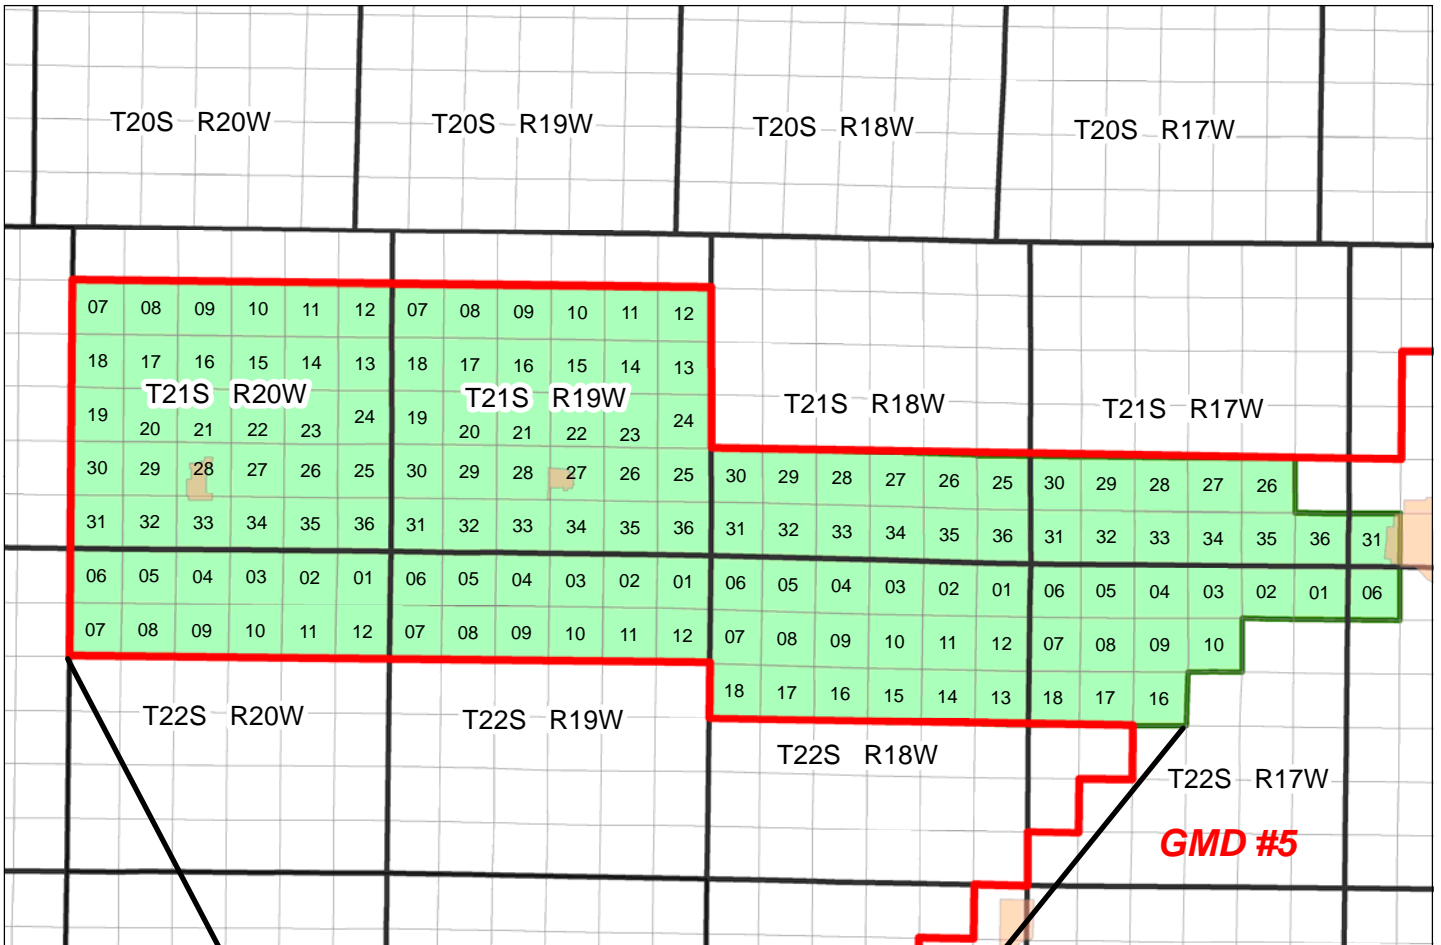

Pawnee Valley IGUCA

GMD #5

Cities

- Pawnee Valley IGUCA
- Other Kansas IGUCAs