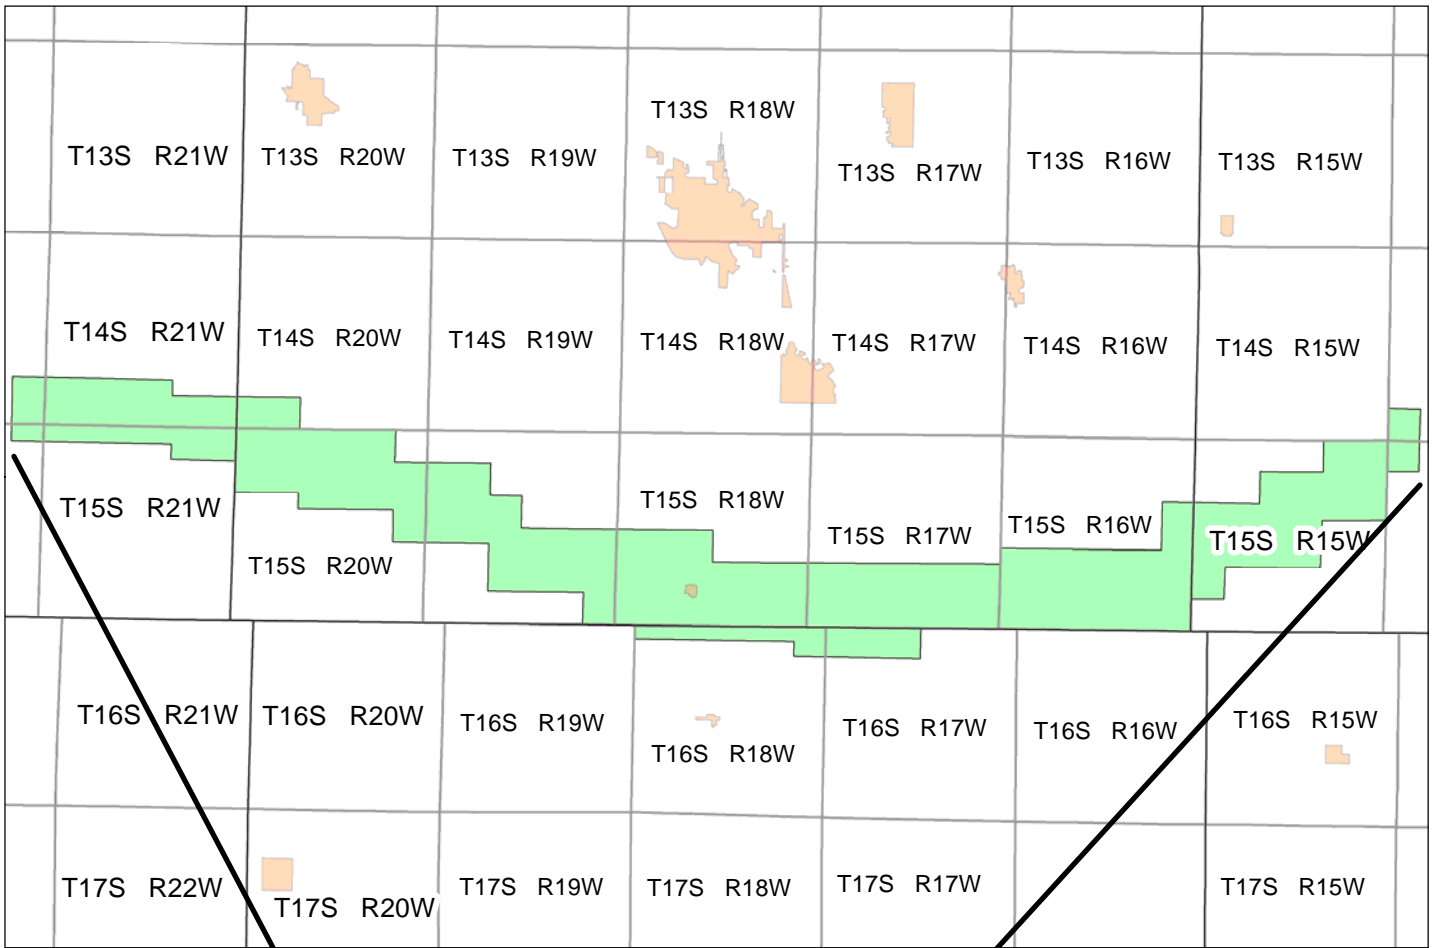

Lower Smoky Hill IGUCA

-  Lower Smoky Hill IGUCA
-  Other Kansas IGUCAs
-  City Boundaries