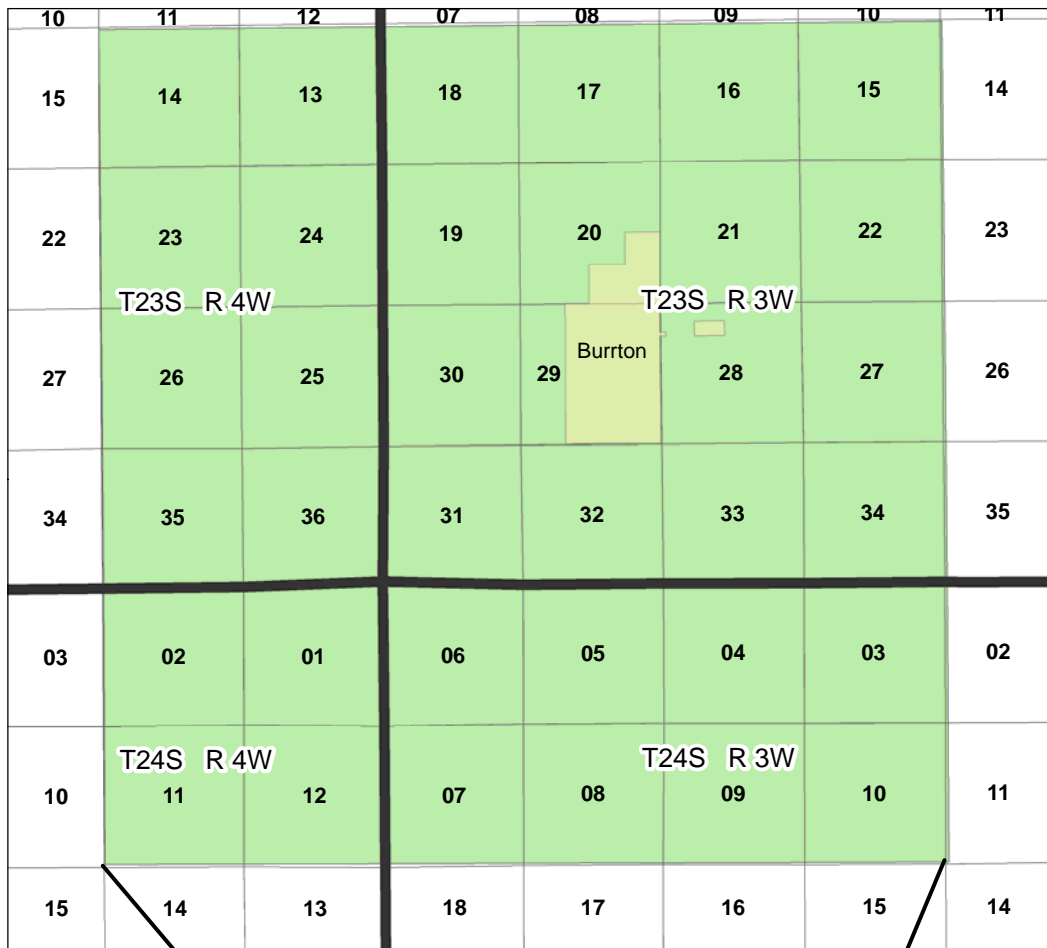

# Burrton IGUCA

Townships Sections

0 1 2 Miles

Burrton IGUCA  
 Other Kansas IGUCAs

Kansas Department of Agriculture  
 Division of Water Resources  
 September 28, 2015