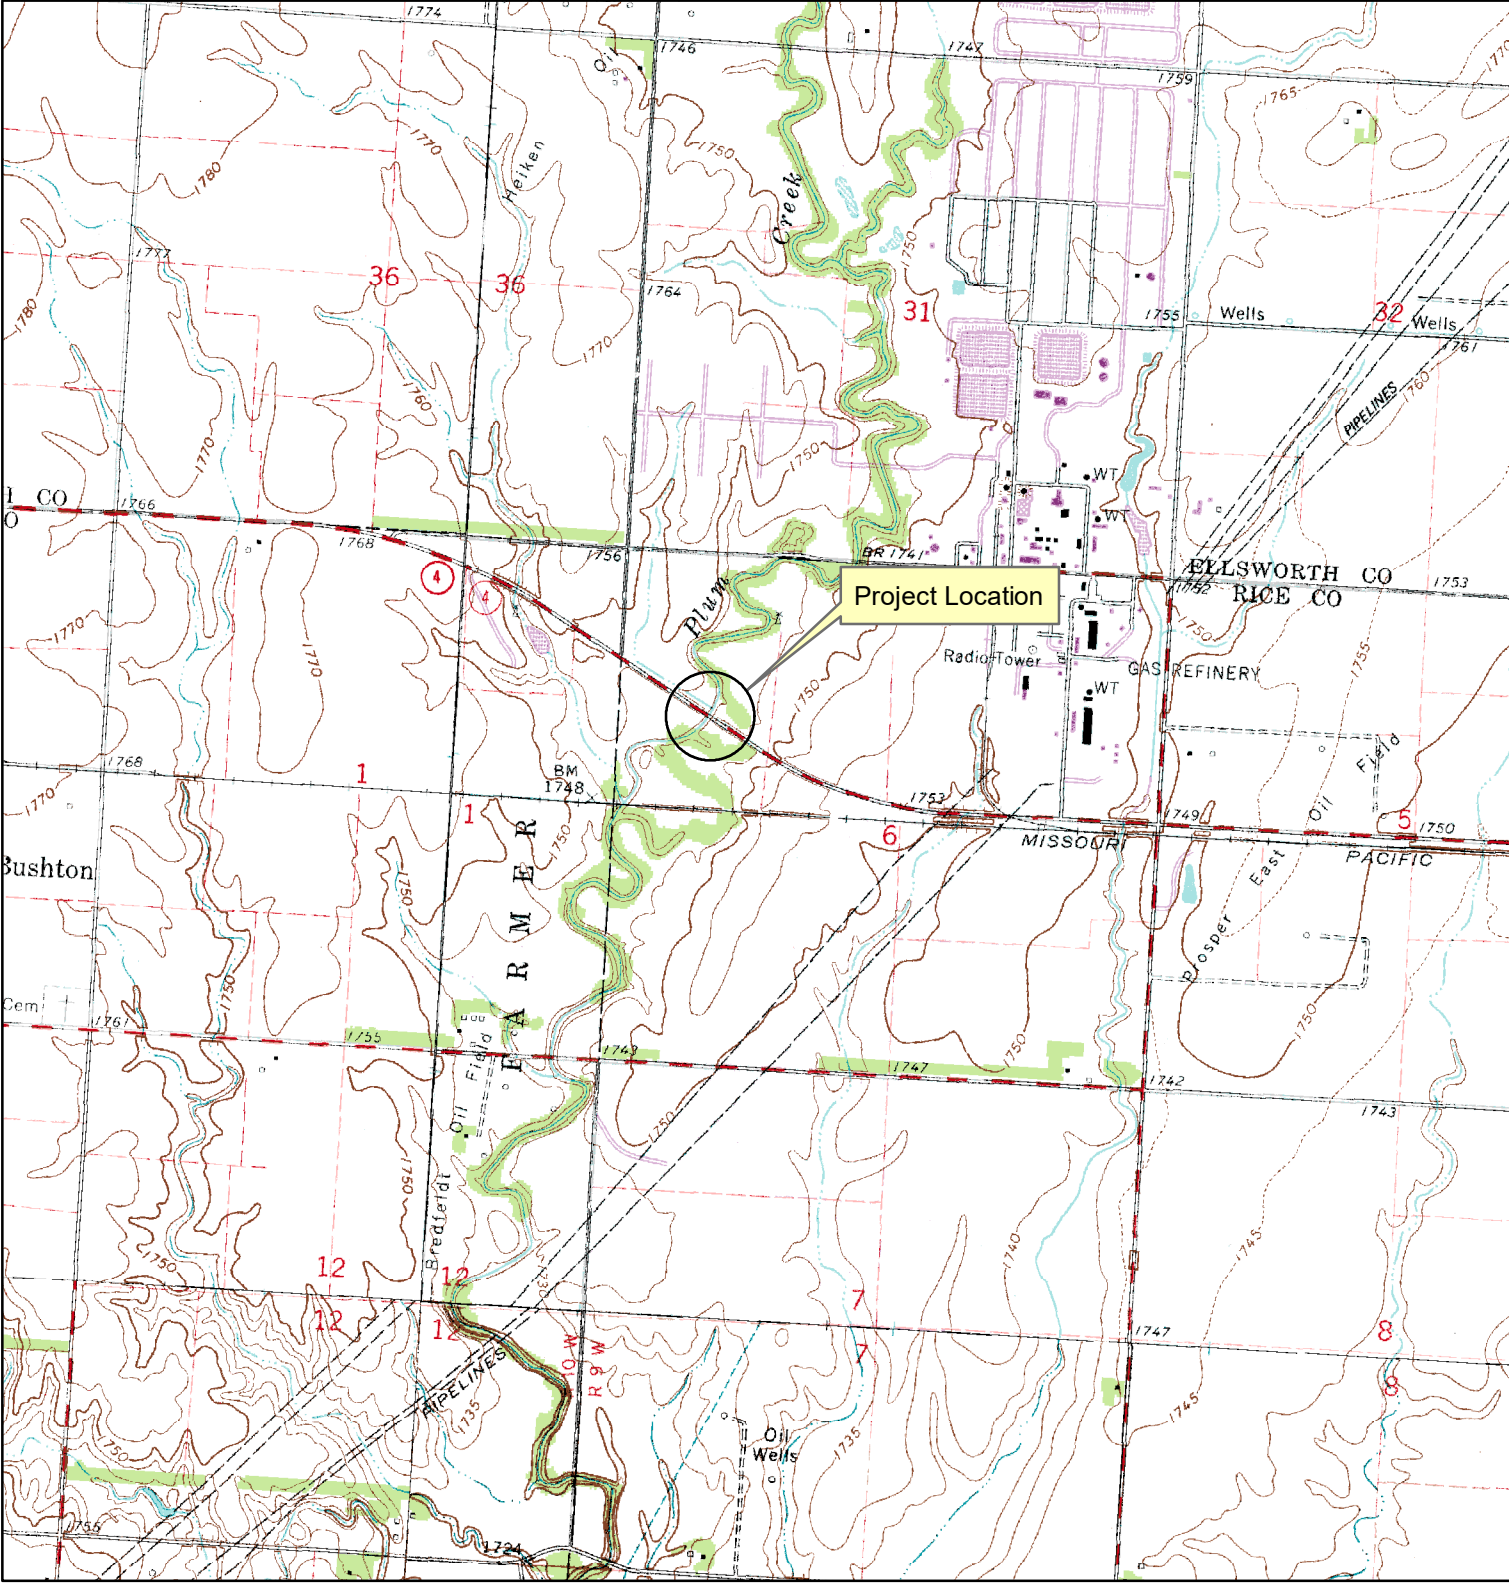

SRC-0164
KDOT #: 4-80 KA-5734-01

Lorraine, KS Quad
(T 18 South, R 9 West)