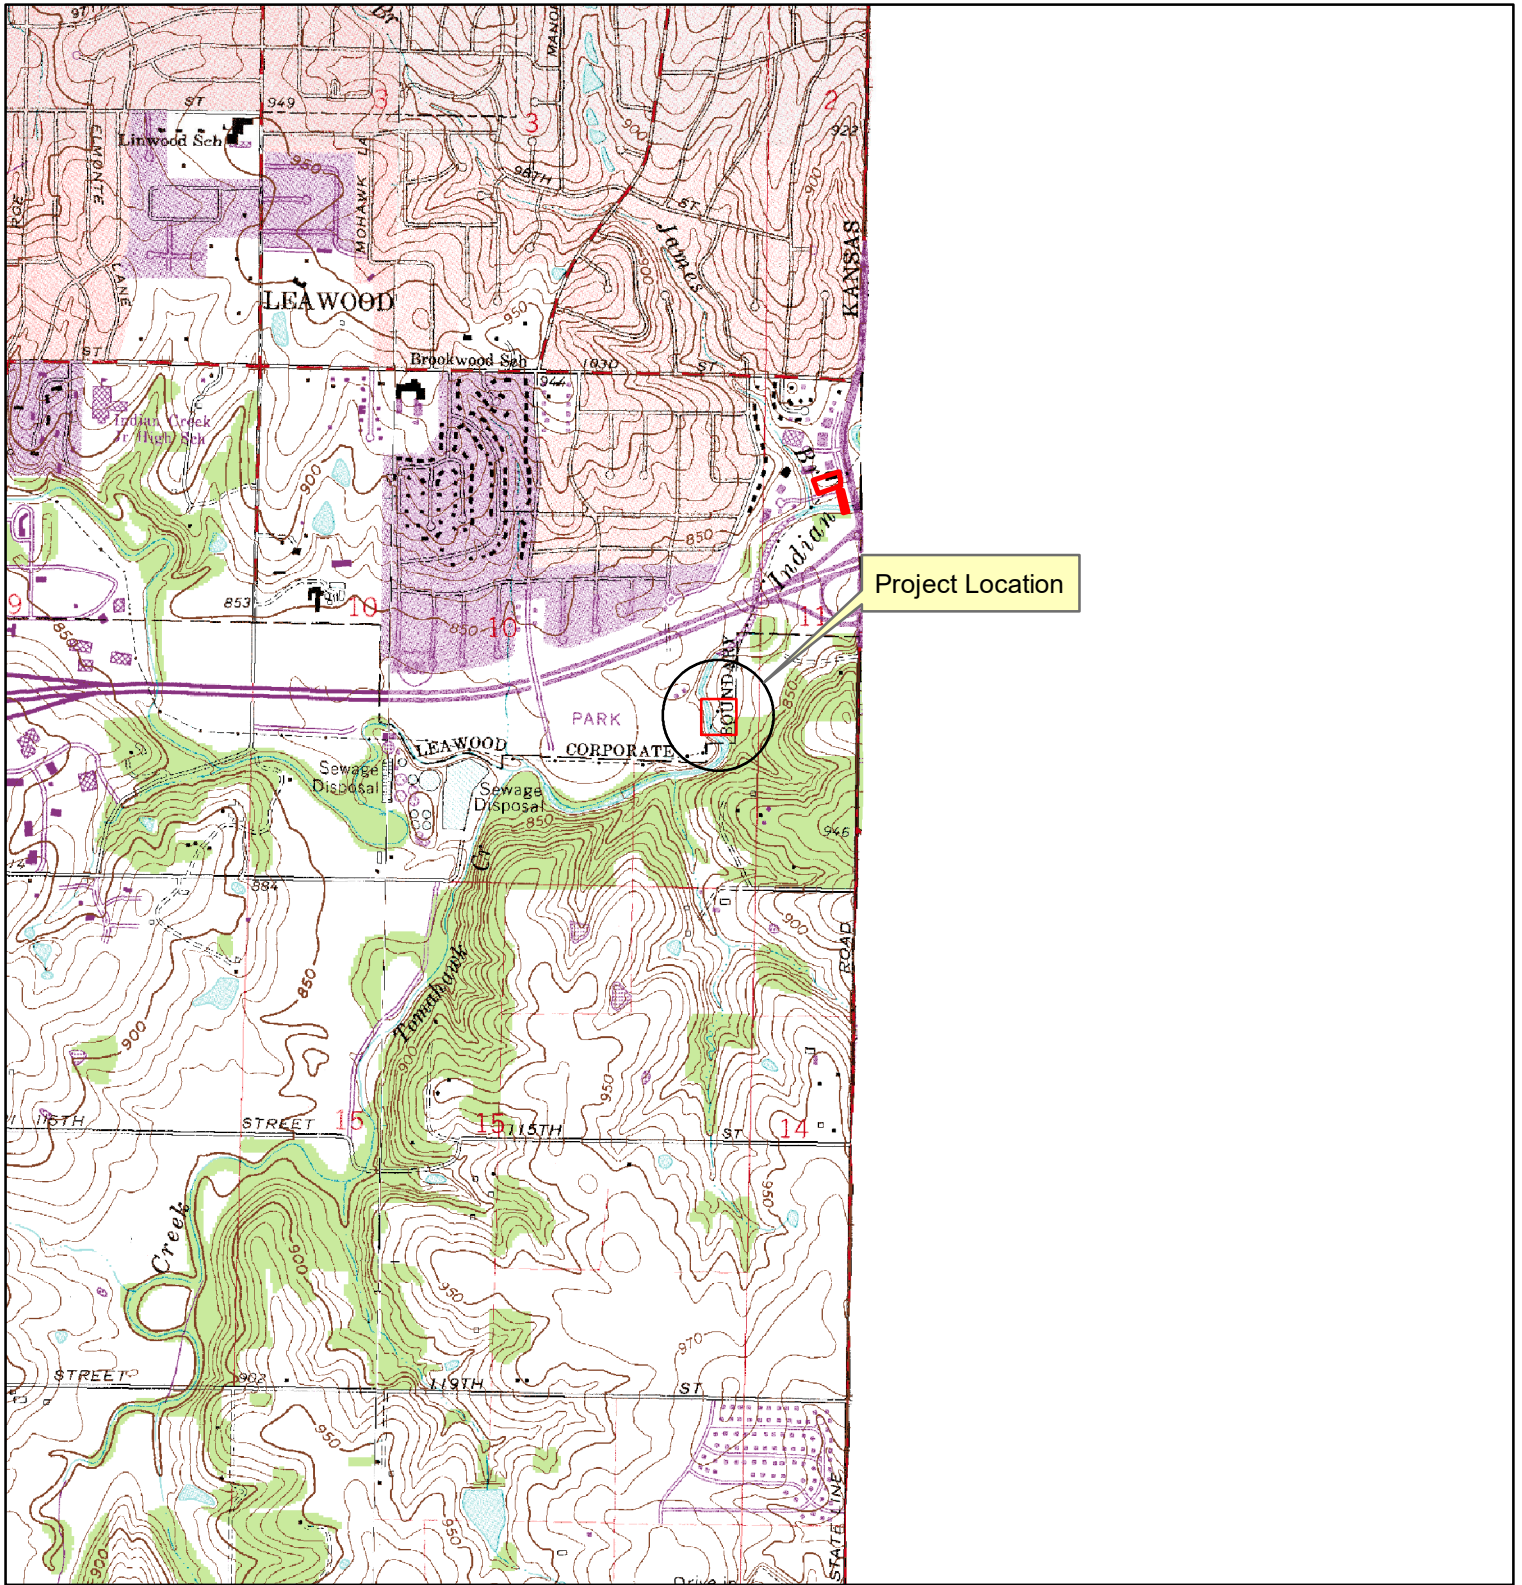

**SJO-0869 & CJO-0576  
State Line Road Force Main**

**Grandview, KS Quad  
(T 13 South, R 25 East)**