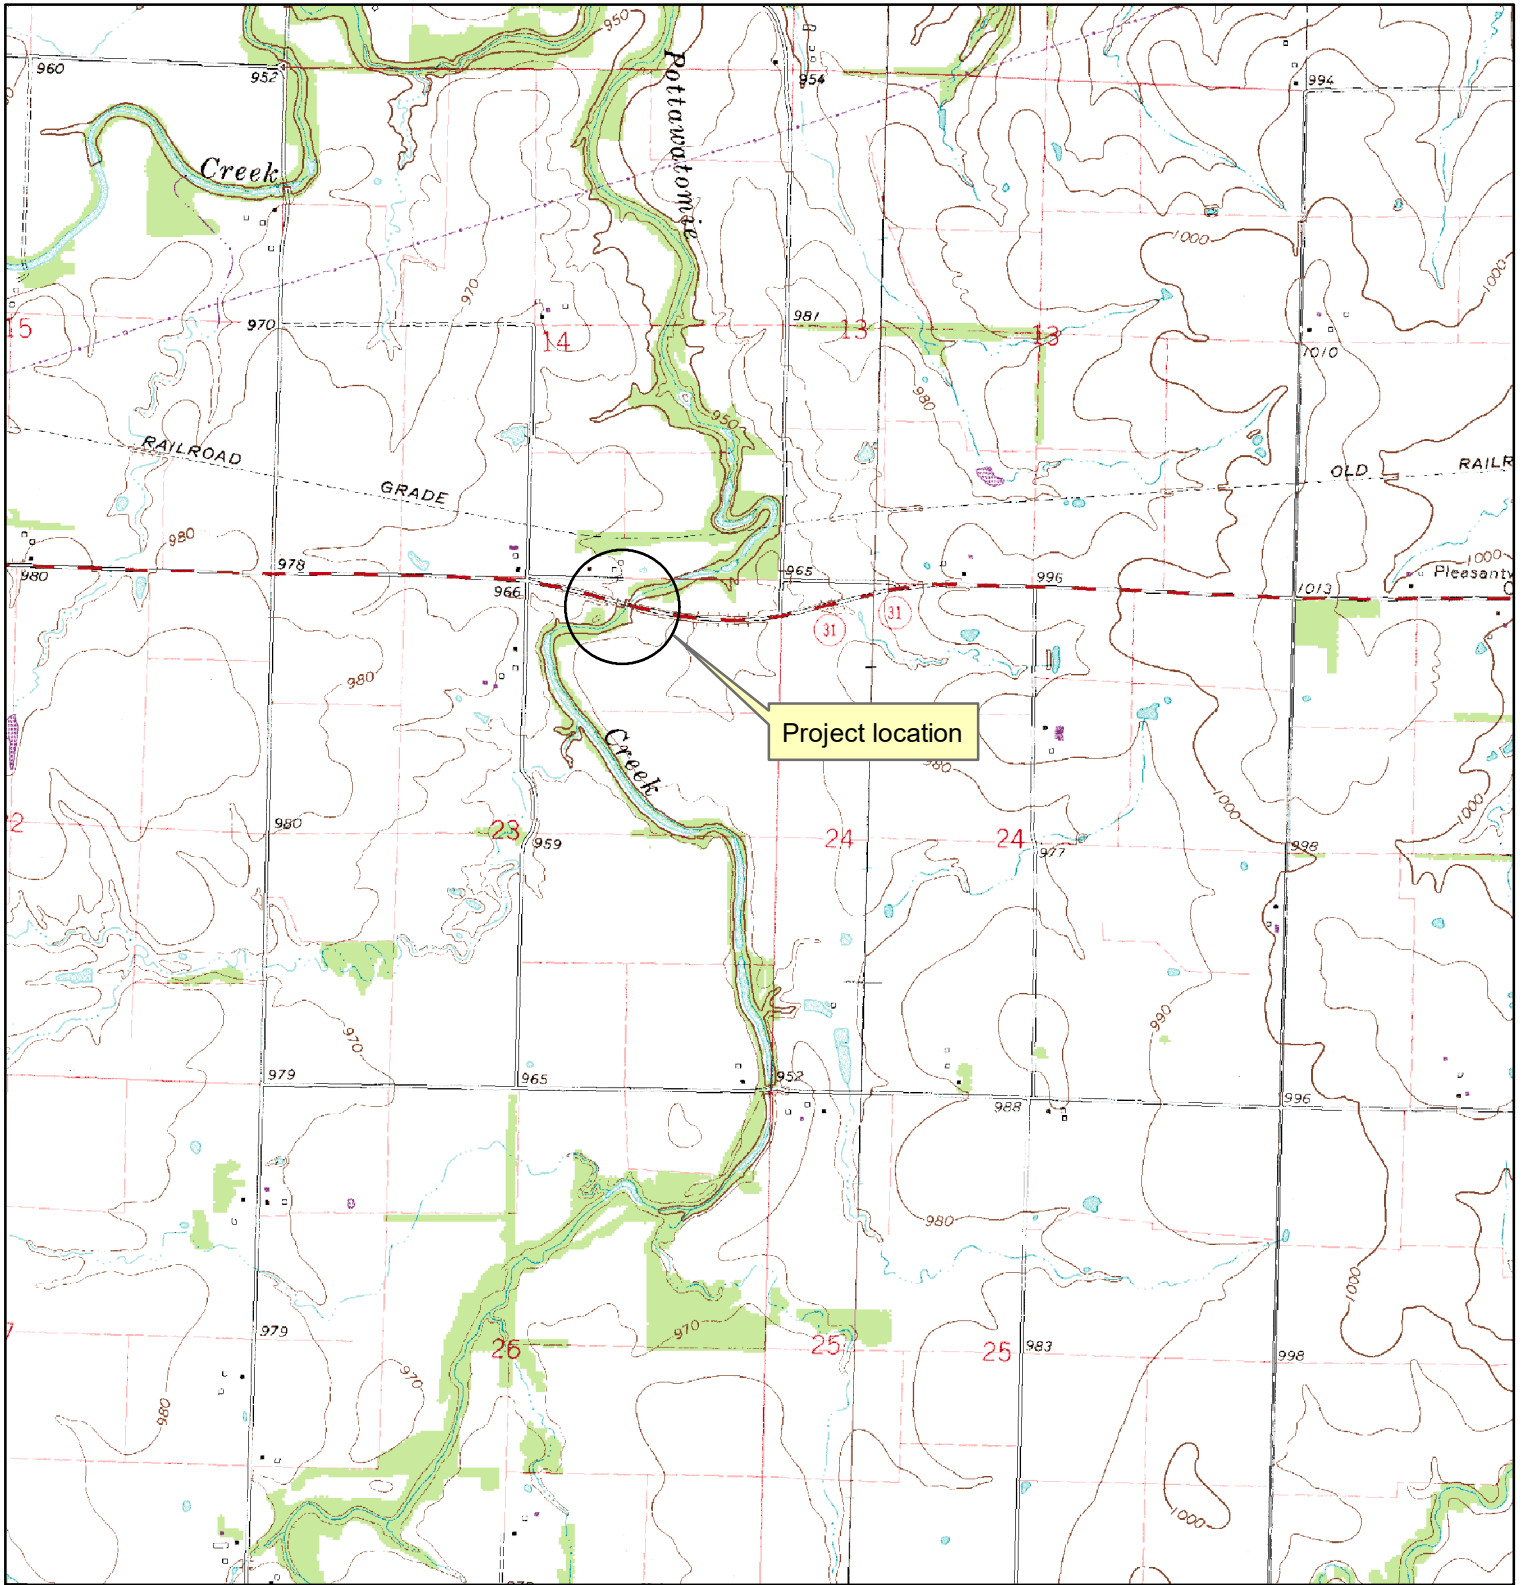

SAN-0055-L & LAN-0029-S
KDOT #: 31-2 KA-5741-01

Harris, KS Quad
(T 20 South, R 18 East)