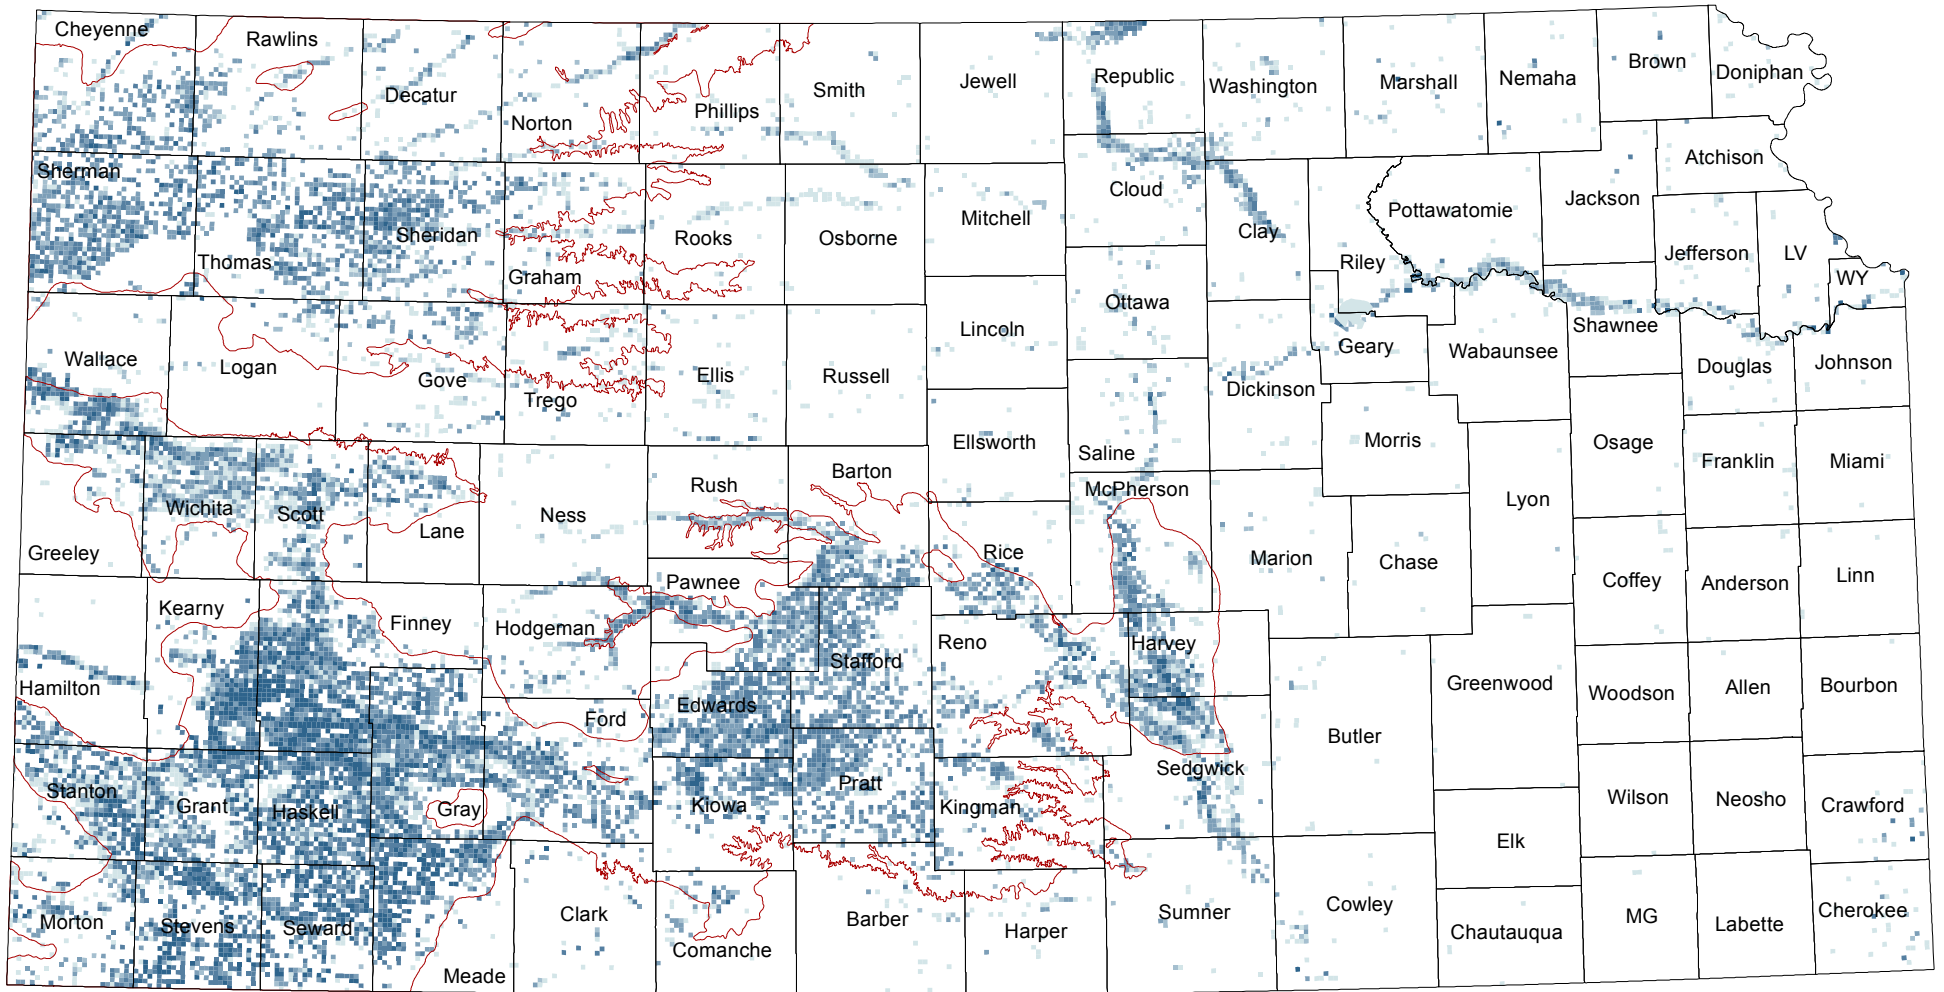

# Reported Groundwater Use

Average 2003-2012 reported water use, annual groundwater diversion totals by section

## Average reported water use (Acre-Feet)

Kansas Department of Agriculture  
Division of Water Resources  
February 16, 2016