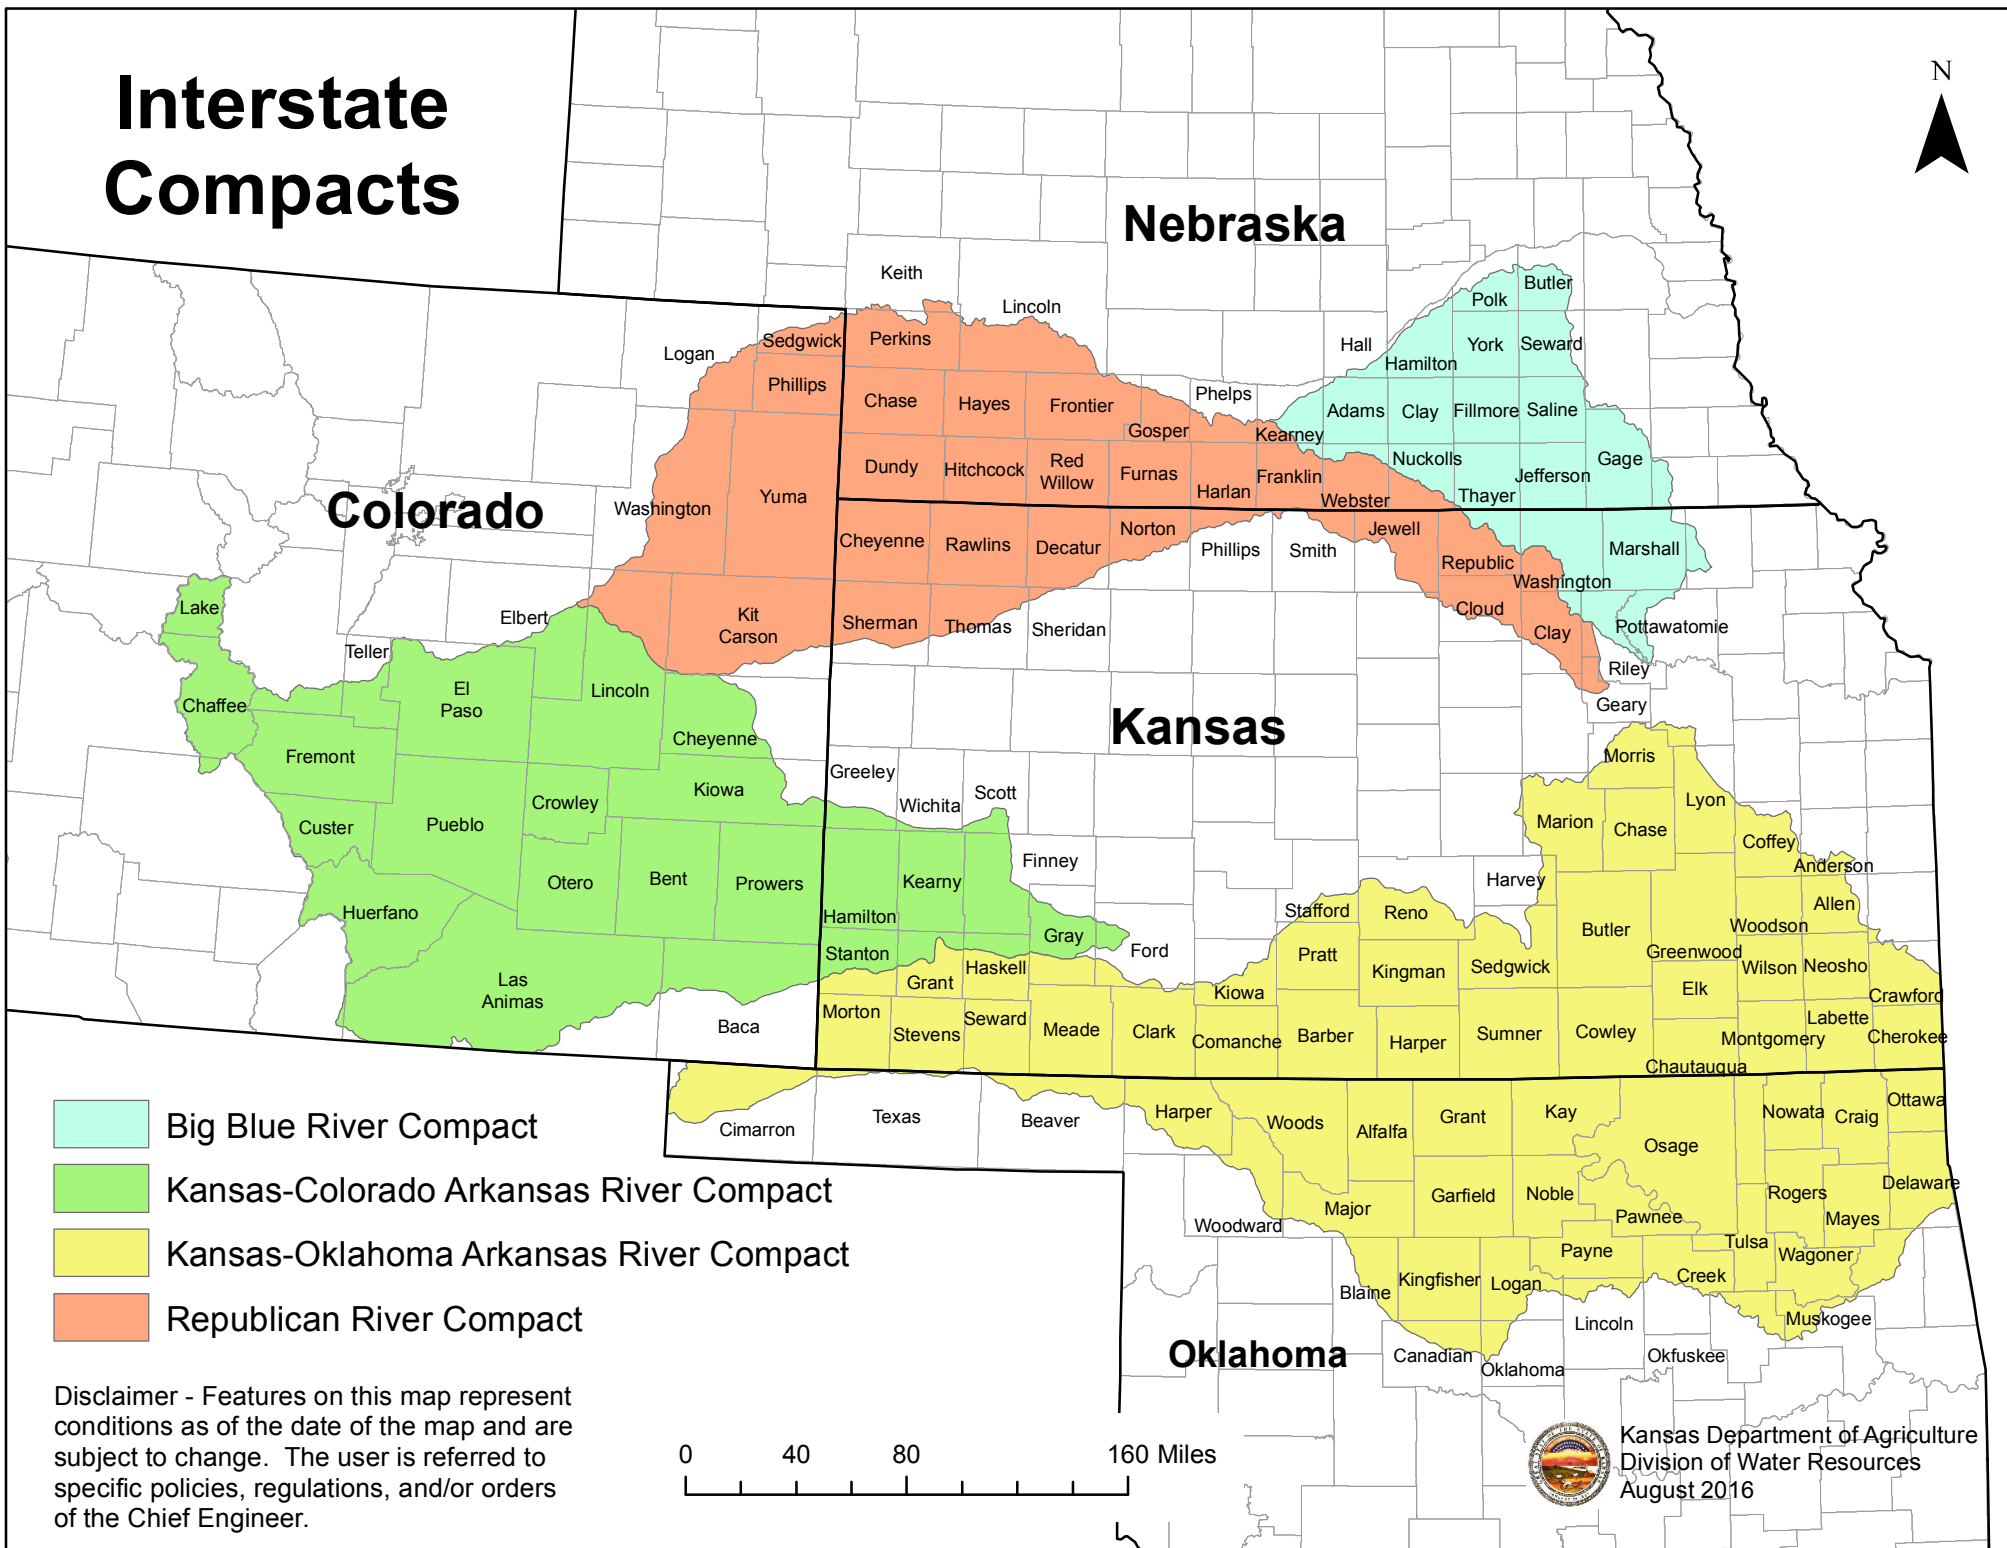

# Interstate Compacts

- Big Blue River Compact
- Kansas-Colorado Arkansas River Compact
- Kansas-Oklahoma Arkansas River Compact
- Republican River Compact

Disclaimer - Features on this map represent conditions as of the date of the map and are subject to change. The user is referred to specific policies, regulations, and/or orders of the Chief Engineer.

Kansas Department of Agriculture  
Division of Water Resources  
August 2016