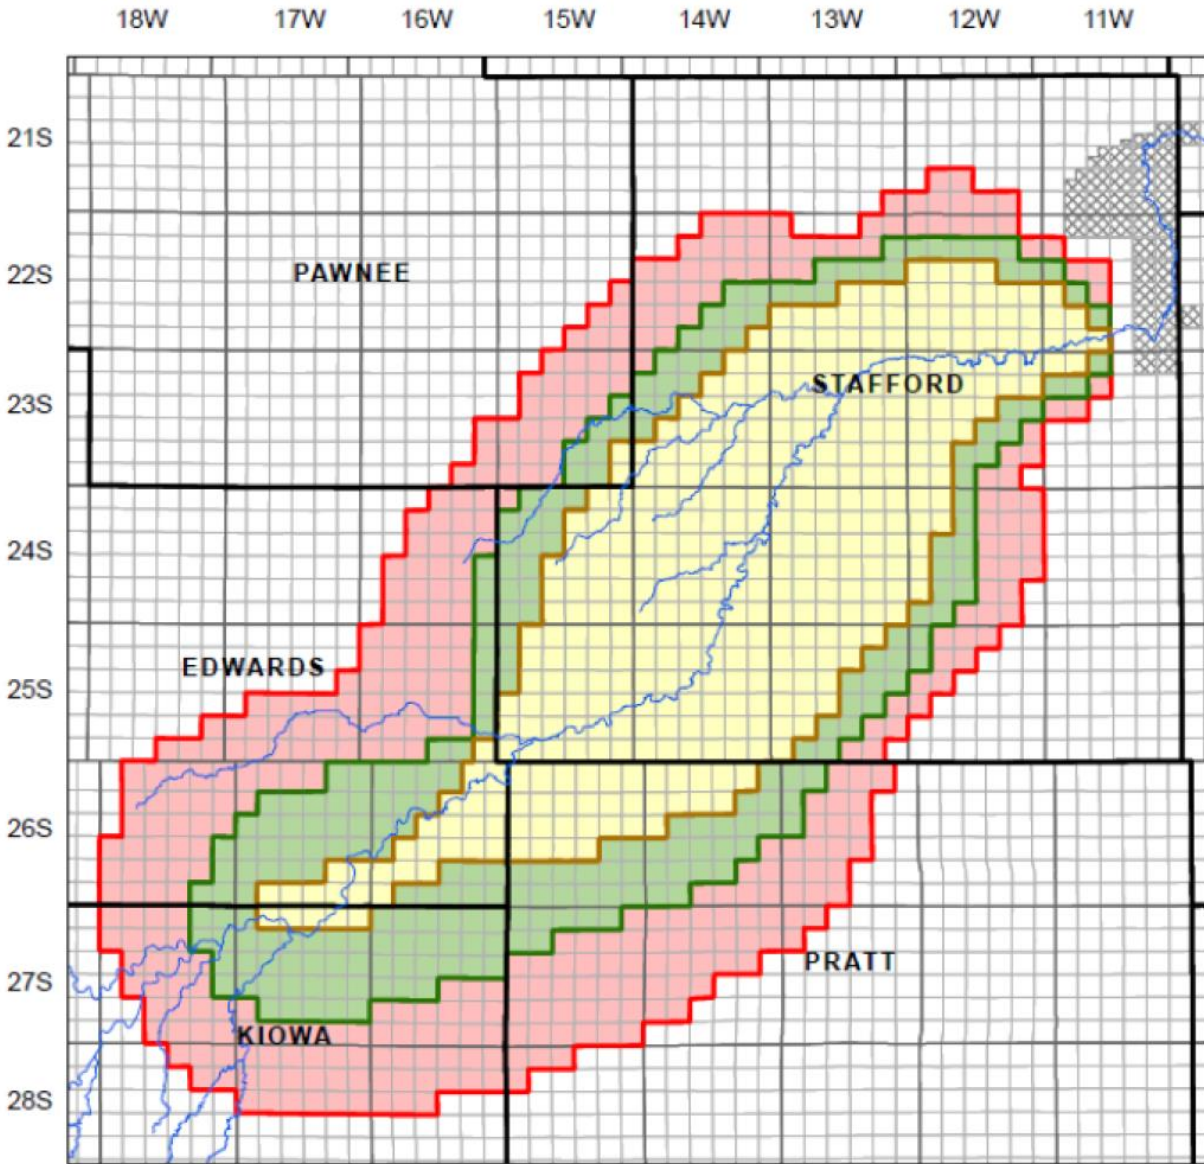

# RATTLESNAKE CREEK PRIORITY AREAS

-  Zone C
-  Zone B
-  Zone A

Section Number Key

6	5	4	3	2	1
7	8	9	10	11	12
18	17	16	15	14	13
19	20	21	22	23	24
30	29	28	27	26	25
31	32	33	34	35	36

Kansas Department of Agriculture  
 Division of Water Resources  
 Map Date: September 23, 2019