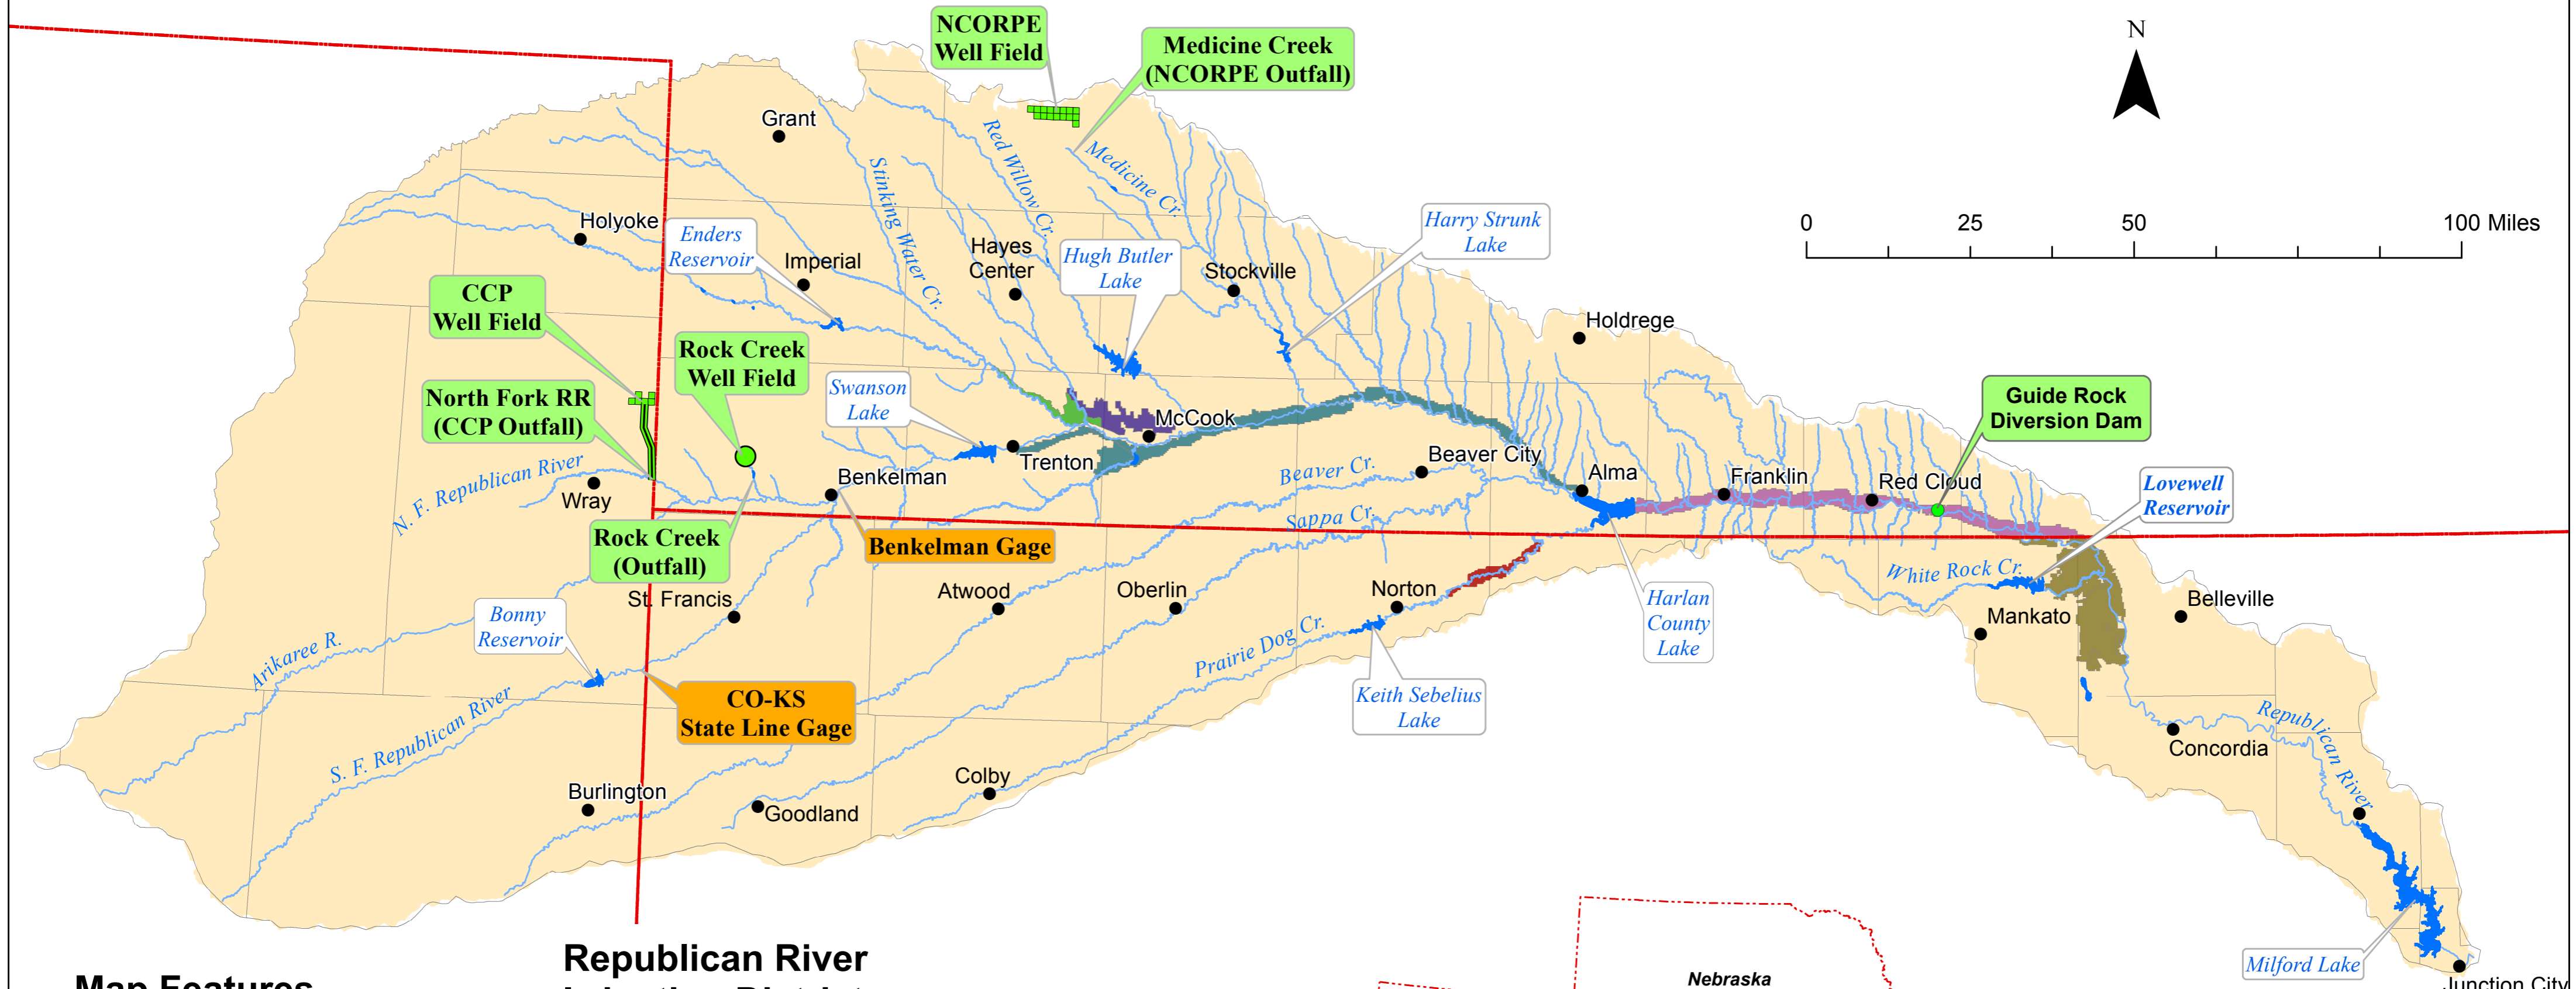

Republican River Compact Area Current Issues

Map Features

- Republican River Basin
- State Borders
- Counties
- County Seats
- Lakes
- Streams

Republican River Irrigation Districts

- Almena Irrigation District
- Frenchman Valley Irrigation District
- Frenchman-Cambridge Irrigation District
- Hitchcock and Red Willow Irrigation District
- Kansas-Bostwick Irrigation District
- Nebraska-Bostwick Irrigation District