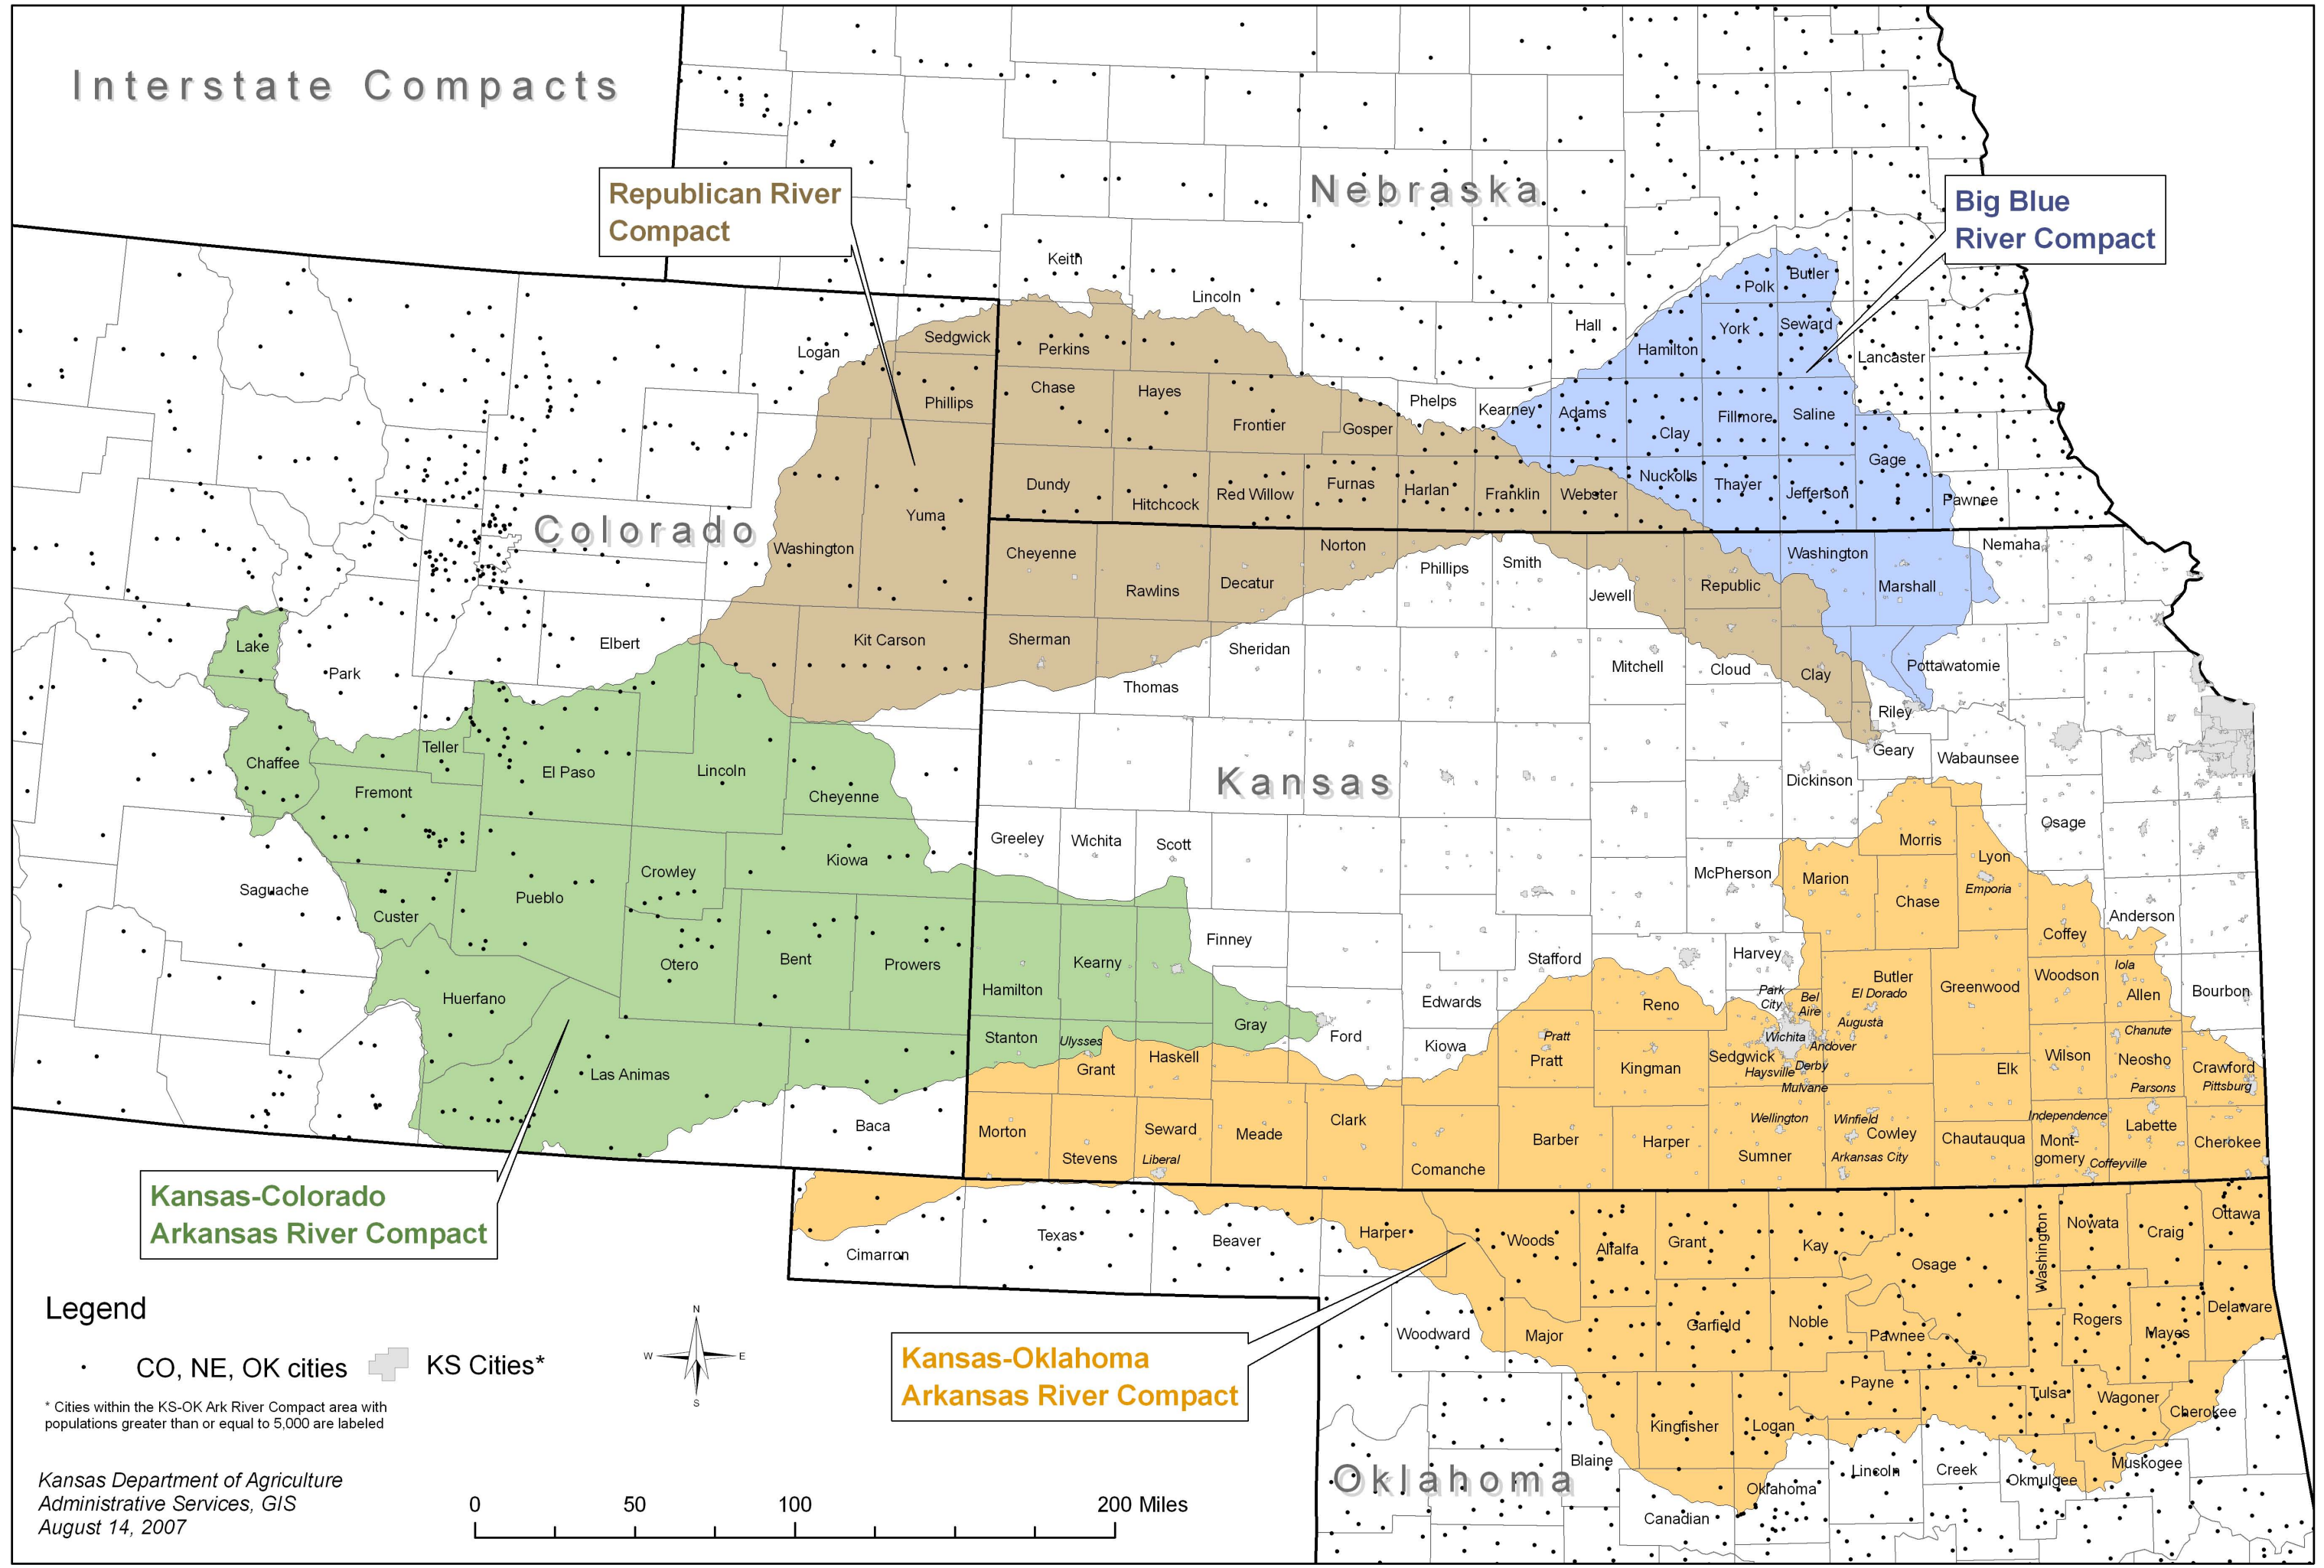

# Interstate Compacts

**Republican River Compact**

**Big Blue River Compact**

**Kansas-Colorado Arkansas River Compact**

**Kansas-Oklahoma Arkansas River Compact**

## Legend

• CO, NE, OK cities    + KS Cities\*

\* Cities within the KS-OK Ark River Compact area with populations greater than or equal to 5,000 are labeled